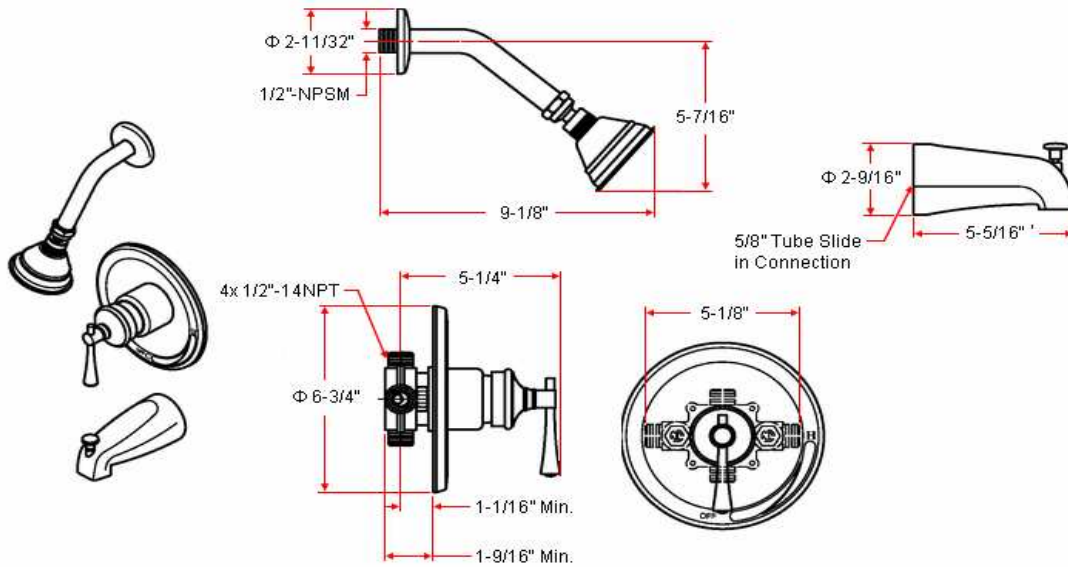

## Specifications

<b>Material Content</b>	Brass body with brass handle and zinc spout
<b>Cartridge</b>	Ceramic Disc Cartridge; Pressure Balanced
<b>Lever Handle Operation</b>	(1/4) quarter turn stop
<b>Spout</b>	Pull-up diverter spout

## Dimensions

## Order Codes & Finishes/Colors

<b>Satin Nickel (US15)</b>	528463		
<b>Statuary Bronze</b>	528414		

<b>Type:</b> <b>Job:</b> <b>Order Code:</b> <b>Approvals:</b>
--

Design House reserves the right to make changes in materials, specifications & models at any time. Design House also reserves the right to discontinue product without notice or obligation.