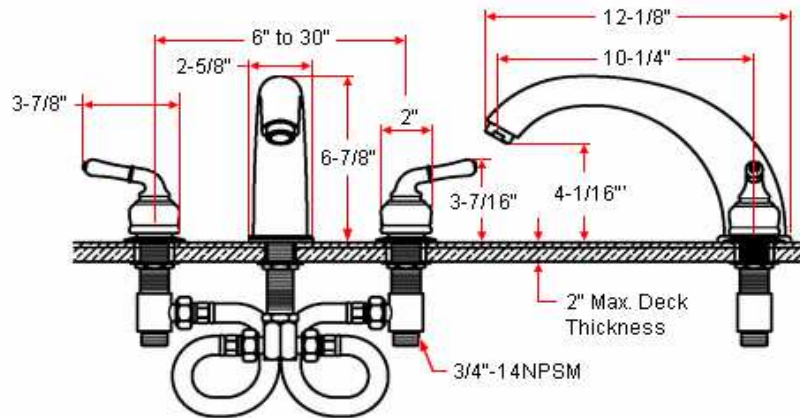

Dimensions

Warranty & Compliances

Warranty	Lifetime Limited Warranty
IAPMO/ cUPC	UPC & cUPC Compliant
ASME	ASME A112.18.1-05
ANSI	ANSI Compliant
ADA	Compliant
CSA	CSA B125.1-05

Order Codes & Finishes/Colors

Satin Nickel (US15)	528216
Oil Rubbed Bronze (US10B)	527788
Polished Chrome (US26)	528034
Antique Copper	528208

Type:
Job:
Order Code:
Approvals:

Design House reserves the right to make changes in materials, specifications & models at any time. Design House also reserves the right to discontinue product without notice or obligation.