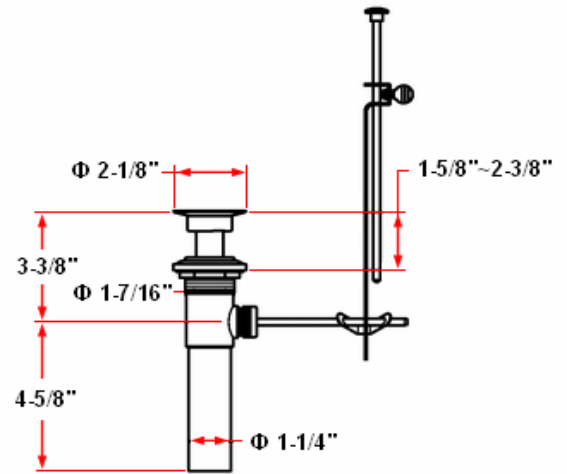

## Specifications

<b>Flow Rate (GPM)</b>	1.81 GPM @ 60 psi
<b>Material Content</b>	Brass body with zinc handle
<b>Pop-Up Drain</b>	Brass pop-up
<b>Spout Reach</b>	5-1/2"
<b>Cartridge</b>	Stainless ball (washerless)
<b>Lever Handle Operation</b>	(1/4) quarter turn stop
<b>Installation Type</b>	4" center mount

## Dimensions

## Order Codes & Finishes/Colors

<b>Satin Nickel (US15)</b>	529115
<b>Polished Chrome (US26)</b>	529081
<b>Oil Rubbed Bronze (US10B)</b>	527747
<b>Antique Copper</b>	528109
<b>PVD Brass</b>	527440

**Type:**