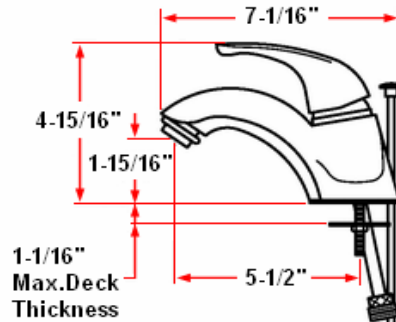

## Specifications

<b>Flow Rate (GPM)</b>	1.81 GPM @ 60 psi
<b>Material Content</b>	Brass body with zinc handle
<b>Pop-Up Drain</b>	Brass pop-up
<b>Spout Reach</b>	5-1/2"
<b>Cartridge</b>	Stainless ball (washerless)
<b>Lever Handle Operation</b>	(1/4) quarter turn stop
<b>Installation Type</b>	4" center mount

## Dimensions