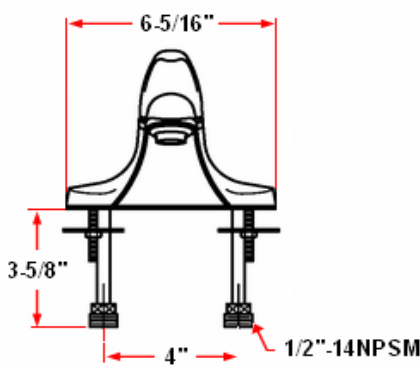

## Specifications

<b>Flow Rate (GPM)</b>	1.81 GPM @ 60 psi
<b>Material Content</b>	Brass body with zinc handle
<b>Pop-Up Drain</b>	Brass pop-up
<b>Spout Reach</b>	5-1/2"
<b>Cartridge</b>	Stainless ball (washerless)
<b>Lever Handle Operation</b>	(1/4) quarter turn stop
<b>Installation Type</b>	4" center mount

## Dimensions