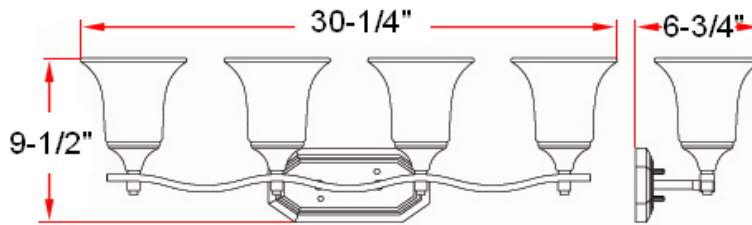

JUNEAU 4 LT Vanity Light

Specifications

Material Construction:	Formed Steel
Lens:	Frosted glass
Lamp Type & Wattage:	Four 13W GU 24 CFL lamps (2700K)
Mounting:	Wall mounted; Suitable for up/down mounting
Finish:	Oil Rubbed Bronze (US10B)
Voltage:	120V
Weight:	6.2 lbs
Companion Fixtures:	Chandeliers, wall mounts, pendants & ceiling mounts

Dimensions

Warranty & Compliances

Warranty	2 Year Limited Warranty
UL	UL/cUL listed; Suitable for damp locations
ADA	N/A
EnergyStar	compliant

Companion Fixtures

4 LT Vanity Light	515916	
1 LT Wall Sconce	515874	
1 LT Wall Mount	515882	
2 LT Wall Mount	515890	
3 LT Vanity Light	515908	
1 LT Ceiling Mount	515841	
2 LT Ceiling Mount	515858	
3 LT Ceiling Mount	515866	
3 LT Chandelier	515783	
5 LT Chandelier	515791	
9 LT Chandelier	515809	
Island Light	515817	
Pendant	515825	
Mini Pendant	515833	