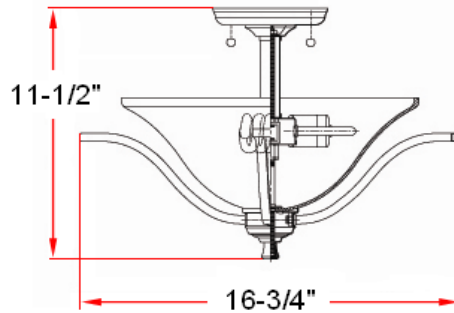

IRONWOOD SN 2 LT Semi Flush Mount

Specifications

Material Construction:	Formed Steel
Lens:	Snow glass
Lamp Type & Wattage:	Two 13W GU 24 CFL lamps (2700K)
Mounting:	Ceiling mounted
Finish:	Satin Nickel (US15)
Voltage:	120V
Weight:	4.75 lbs
Companion Fixtures:	Chandeliers, wall mounts, pendants & ceiling mounts

Dimensions

Warranty & Compliances

Warranty	2 Year Limited Warranty
UL	UL/cUL listed; Suitable for damp locations
ADA	N/A
EnergyStar	compliant

Companion Fixtures

2 LT Semi Flush Mount	515593	
1 LT Wall Sconce	515619	
1 LT Wall Mount	515627	
2 LT Wall Mount	515635	
3 LT Vanity Light	515692	
4 LT Vanity Light	515775	
2 LT Ceiling Mount	515601	
3 LT Chandelier	515536	
5 LT Chandelier	515544	
9 LT Chandelier	515551	
Island Light	515569	
Pendant	515577	
Mini Pendant	515585	