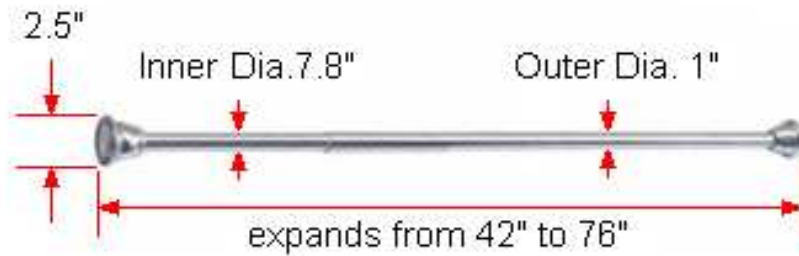

Straight Shower Rods

Specifications

Material Content	Iron rod and flanges
Installation Hardware	No hardware needed
Diameter	1"
Tension Size	From 42" to 76"

Dimensions

Warranty & Compliances

Warranty 1 Year Limited Warranty

Order Codes & Finishes/Colors

Satin Nickel (US15)	540914	TRU MATCH
Oil Rubbed Bronze (US10B)	540922	TRU MATCH
Polished Chrome (US26)	540906	TRU MATCH

Type:

Job:

Order Code:

Approvals:

Design House reserves the right to make changes in materials, specifications & models at any time. Design House also reserves the right to discontinue product without notice or obligation.