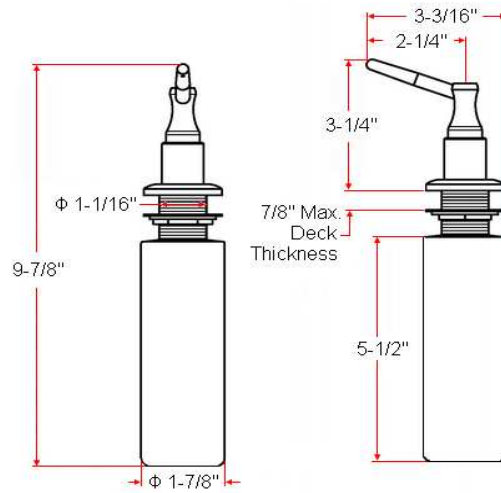

## Specifications

<b>Material Content</b>	Brass spout and plastic container
<b>Capacity</b>	250 cc / 8.5 oz.

## Dimensions