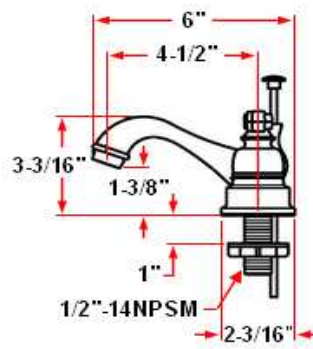

## Specifications

<b>Flow Rate (GPM)</b>	1.74 GPM @ 60 psi
<b>Material Content</b>	Brass body with zinc alloy handle
<b>Pop-Up Drain</b>	Brass pop-up
<b>Spout Reach</b>	4-1/2"
<b>Cartridge</b>	Washerless
<b>Lever Handle Operation</b>	(1/4) quarter turn stop
<b>Installation Type</b>	4" center mount

## Dimensions