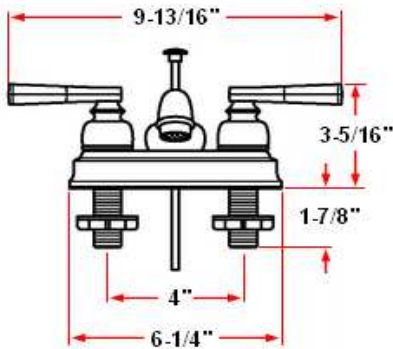

## Specifications

<b>Flow Rate (GPM)</b>	1.74 GPM @ 60 psi
<b>Material Content</b>	Brass body with zinc alloy handle
<b>Pop-Up Drain</b>	Brass pop-up
<b>Spout Reach</b>	4-1/2"
<b>Cartridge</b>	Washerless
<b>Lever Handle Operation</b>	(1/4) quarter turn stop
<b>Installation Type</b>	4" center mount

## Dimensions