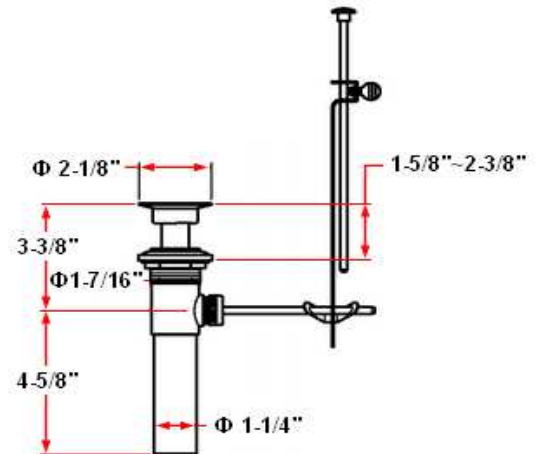

## Specifications

<b>Flow Rate (GPM)</b>	1.74 GPM @ 60 psi
<b>Material Content</b>	Brass body with zinc alloy handle
<b>Pop-Up Drain</b>	Brass pop-up
<b>Spout Reach</b>	4-1/2"
<b>Cartridge</b>	Washerless
<b>Lever Handle Operation</b>	(1/4) quarter turn stop
<b>Installation Type</b>	4" center mount

## Dimensions