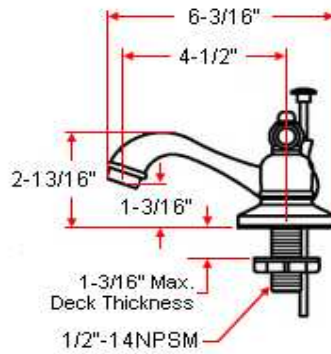

Dimensions

Warranty & Compliances

Warranty	Lifetime Limited Warranty
IAPMO/UPC	UPC & cUPC Compliant
ASME	ASME A112.18.1-05
ANSI	Compliant
ADA	Compliant
NSF	Compliant
CSA	CSA B125.1-05

Order Codes & Finishes/Colors

Satin Nickel (US15)	529909
Oil Rubbed Bronze (US10B)	527812
Polished Chrome (US26)	529016
Antique Copper	529917

Type:

Job:

Order Code:

Approvals:

Design House reserves the right to make changes in materials, specifications & models at any time. Design House also reserves the right to discontinue product without notice or obligation.