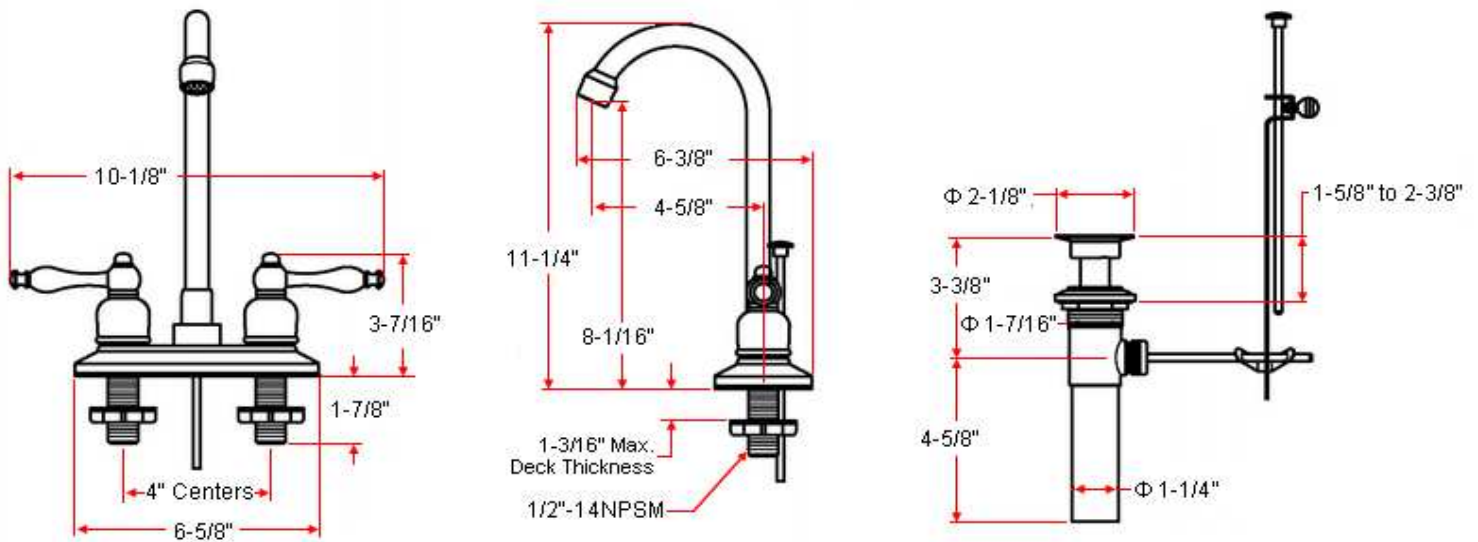

Dimensions

Warranty & Compliances

Warranty	Lifetime Limited Warranty
IAPMO/UPC	UPC & cUPC Compliant
ASME	ASME A112.18.1-05
ANSI	Compliant
ADA	Compliant
NSF	Compliant
CSA	CSA B125.1-05

Order Codes & Finishes/Colors

Polished Chrome (US26) 529677

Type:

Job:

Order Code:

Approvals:

Design House reserves the right to make changes in materials, specifications & models at any time. Design House also reserves the right to discontinue product without notice or obligation.