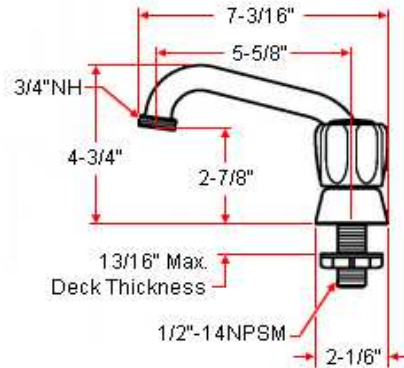

Dimensions

Warranty & Compliances

Warranty	Lifetime Limited Warranty
IAPMO/UPC	UPC & cUPC Compliant
ASME	ASME A112.18.1-05
ANSI	Compliant
ADA	non-compliant
NSF	Compliant
CSA	CSA B125.1-05

Order Codes & Finishes/Colors

Polished Chrome (US26)	529859

Type:
Job:
Order Code:
Approvals:

Design House reserves the right to make changes in materials, specifications & models at any time. Design House also reserves the right to discontinue product without notice or obligation.