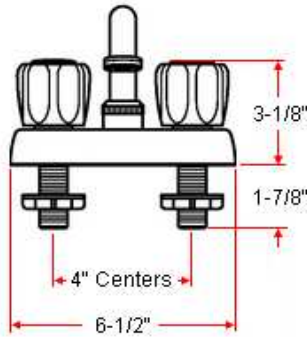

Dimensions

Warranty & Compliances

Warranty	Lifetime Limited Warranty
IAPMO/UPC	UPC & cUPC Compliant
ASME	ASME A112.18.1-05
ANSI	Compliant
ADA	non-compliant
NSF	Compliant
CSA	CSA B125.1-05

Order Codes & Finishes/Colors

Polished Chrome (US26)	529859

Type:
Job:
Order Code:
Approvals:

Design House reserves the right to make changes in materials, specifications & models at any time. Design House also reserves the right to discontinue product without notice or obligation.