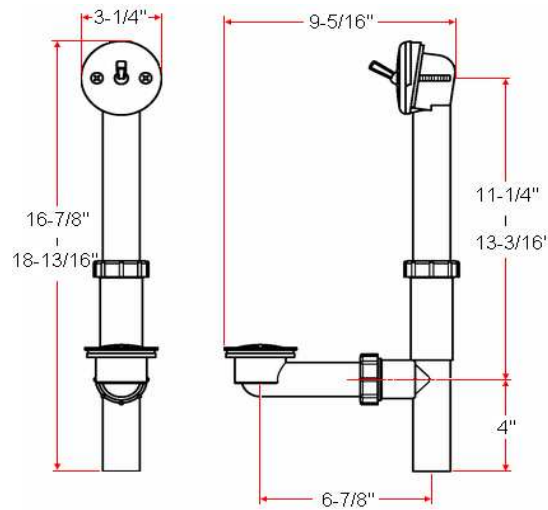

Plastic Trip Waste Bath Drain

Specifications

Material Content: Plastic pipe and tail piece
Adjustable trip lever pop up drain
1-1/2" Connection

Dimensions

Warranty & Compliances

Warranty Lifetime Limited Warranty

Order Codes & Finishes/Colors

| | | |
|---------------------------|--------|--|
| Satin Nickel (US15) | 529834 | |
| Polished Brass (US3) | 529776 | |
| Oil Rubbed Bronze (US10B) | 529990 | |
| Polished Chrome (US26) | 529768 | |
| Antique Copper | 526632 | |