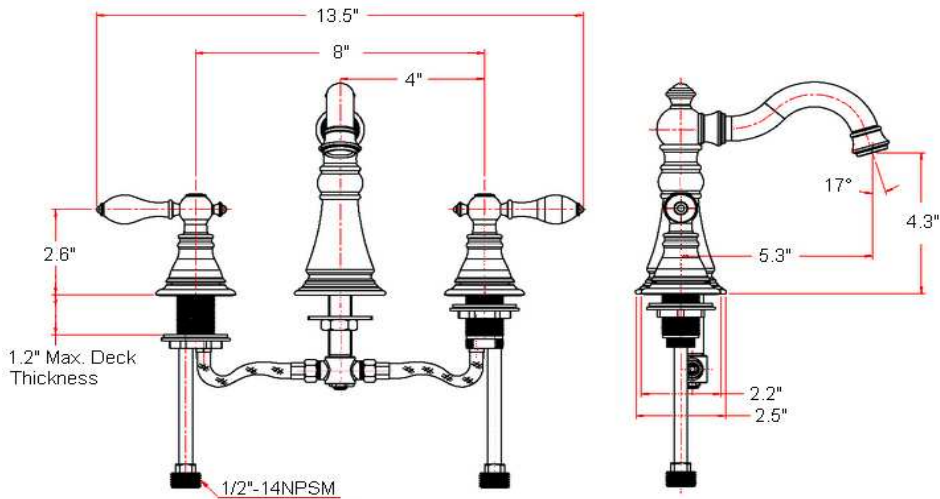

Dimensions

Warranty & Compliances

Warranty	Lifetime Limited Warranty
IAPMO/UPC	UPC & cUPC Compliant
ASME	ASME A112.18.1
ANSI	Compliant
ADA	Compliant
NSF	Compliant
CSA	Compliant

Order Codes & Finishes/Colors

Satin Nickel (US15)	526954	
Oil Rubbed Bronze (US10B)	526947	
Polished Chrome (US26)	526962	
Rustic Pewter	528570	

Type:

Job:

Order Code:

Approvals:

Design House reserves the right to make changes in materials, specifications & models at any time. Design House also reserves the right to discontinue product without notice or obligation.