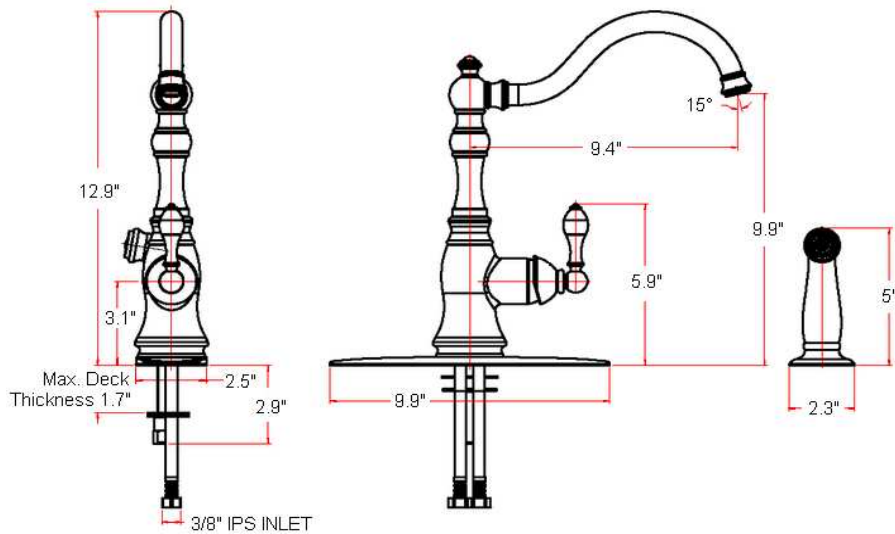

## Specifications

<b>Flow Rate (GPM)</b>	1.80 GPM @ 60 psi
<b>Material Content</b>	Brass body with zinc alloy handle
<b>Pop-Up Drain</b>	N/A
<b>Spout Reach</b>	9.4"
<b>Cartridge</b>	Ceramic disk Cartridge
<b>Lever Handle Operation</b>	(1/4) quarter turn stop
<b>Installation Type</b>	Single hole mount with optional deck plate included as shown
<b>Sprayer</b>	External ABS pull-out sprayer (46" soft hose)

## Dimensions

## Order Codes & Finishes/Colors

<b>Satin Nickel (US15)</b>	526871	
<b>Oil Rubbed Bronze (US10B)</b>	526889	
<b>Polished Chrome (US26)</b>	526863	

**Type:**

**Job:**

**Order Code:**

**Approvals:**

Design House reserves the right to make changes in materials, specifications & models at any time. Design House also reserves the right to discontinue product without notice or obligation.