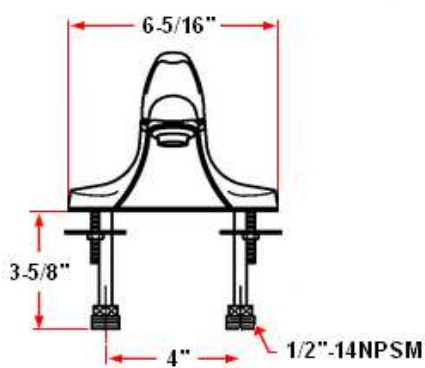

## Specifications

<b>Flow Rate (GPM)</b>	1.5 GPM @ 60 psi
<b>Material Content</b>	Brass body with zinc handle
<b>Pop-Up Drain</b>	Brass pop-up
<b>Spout Reach</b>	5-1/2"
<b>Cartridge</b>	Stainless ball (washerless)
<b>Lever Handle Operation</b>	(1/4) quarter turn stop
<b>Installation Type</b>	4" center mount

## Dimensions