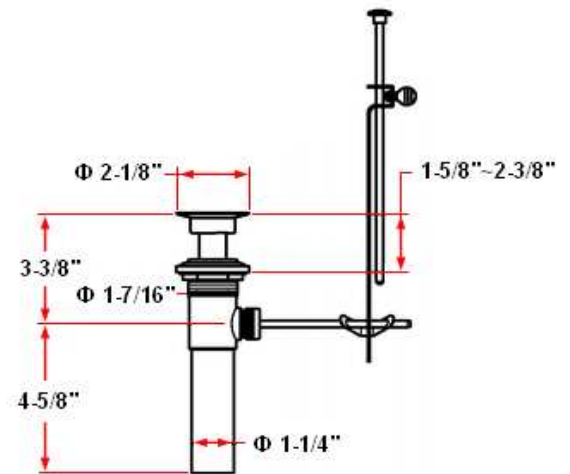

## Specifications

<b>Flow Rate (GPM)</b>	1.5 GPM @ 60 psi
<b>Material Content</b>	Brass body with zinc handle
<b>Pop-Up Drain</b>	Brass pop-up
<b>Spout Reach</b>	5-1/2"
<b>Cartridge</b>	Stainless ball (washerless)
<b>Lever Handle Operation</b>	(1/4) quarter turn stop
<b>Installation Type</b>	4" center mount

## Dimensions