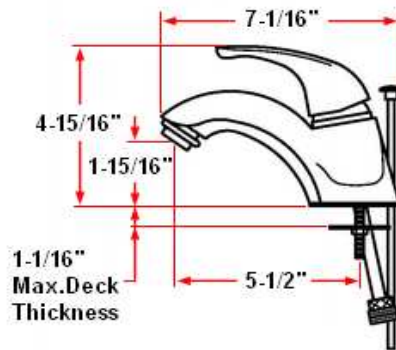

## Specifications

<b>Flow Rate (GPM)</b>	1.5 GPM @ 60 psi
<b>Material Content</b>	Brass body with zinc handle
<b>Pop-Up Drain</b>	Brass pop-up
<b>Spout Reach</b>	5-1/2"
<b>Cartridge</b>	Stainless ball (washerless)
<b>Lever Handle Operation</b>	(1/4) quarter turn stop
<b>Installation Type</b>	4" center mount

## Dimensions