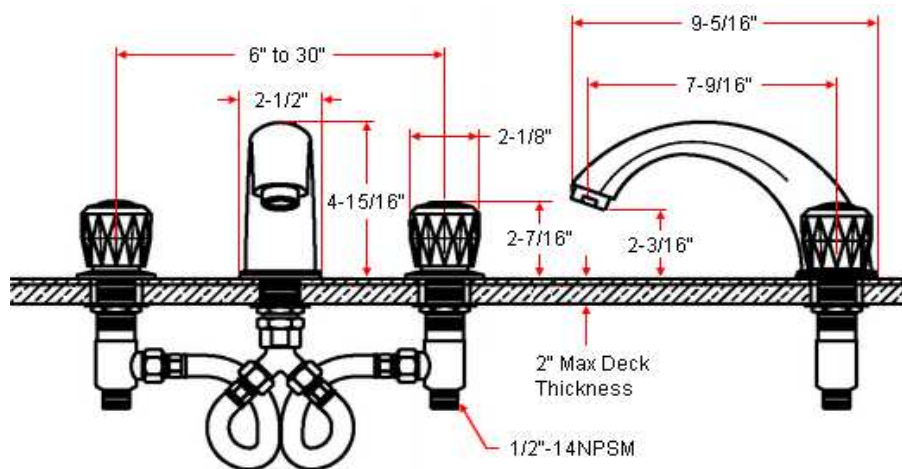

## Specifications

<b>Flow Rate (GPM)</b>	15.3 GPM @ 40 psi
<b>Material Content</b>	Brass body with plastic handle
<b>Spout dimensions</b>	7-9/16"
<b>Cartridge</b>	Ceramic disk cartridge
<b>Lever handle operation</b>	1/4 quarter turn stop
<b>Hand held sprayer</b>	Not included
<b>Installation Type</b>	3-hole, 8-16" variable width base

## Dimensions