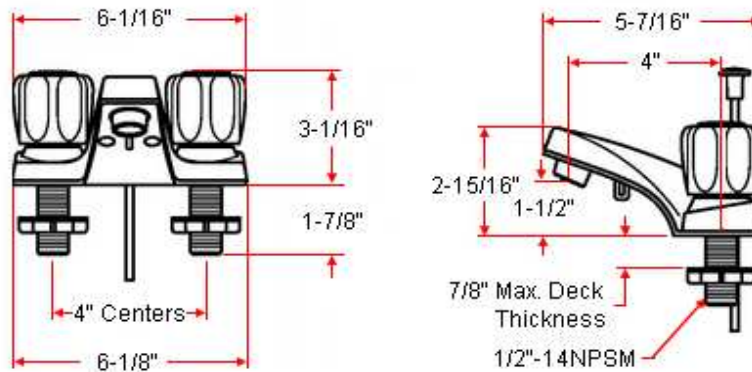

Dimensions

Warranty & Compliances

Warranty	Lifetime Limited Warranty
IAPMO/UPC	UPC & cUPC Compliant
ASME	ASME A112.18.1-05
ANSI	Compliant
ADA	non-compliant
NSF	Compliant
CSA	CSA B125.1-05

Order Codes & Finishes/Colors

Polished Chrome (US26)   529396   (no pop-up)

Type:

Job:

Order Code:

Approvals:

Design House reserves the right to make changes in materials, specifications & models at any time. Design House also reserves the right to discontinue product without notice or obligation.