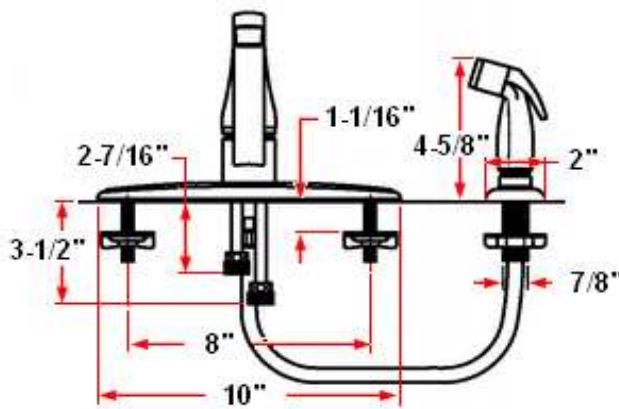

## Specifications

<b>Flow Rate (GPM)</b>	2.14 GPM @ 60 psi
<b>Material Content</b>	Brass body with zinc handle
<b>Pop-Up Drain</b>	N/A
<b>Spout Reach</b>	9-1/4"
<b>Cartridge</b>	Washerless
<b>Lever Handle Operation</b>	(1/4) quarter turn stop
<b>Installation Type</b>	8" center mount
<b>Sprayer</b>	Black ABS external sprayer (48" soft hose)

## Dimensions