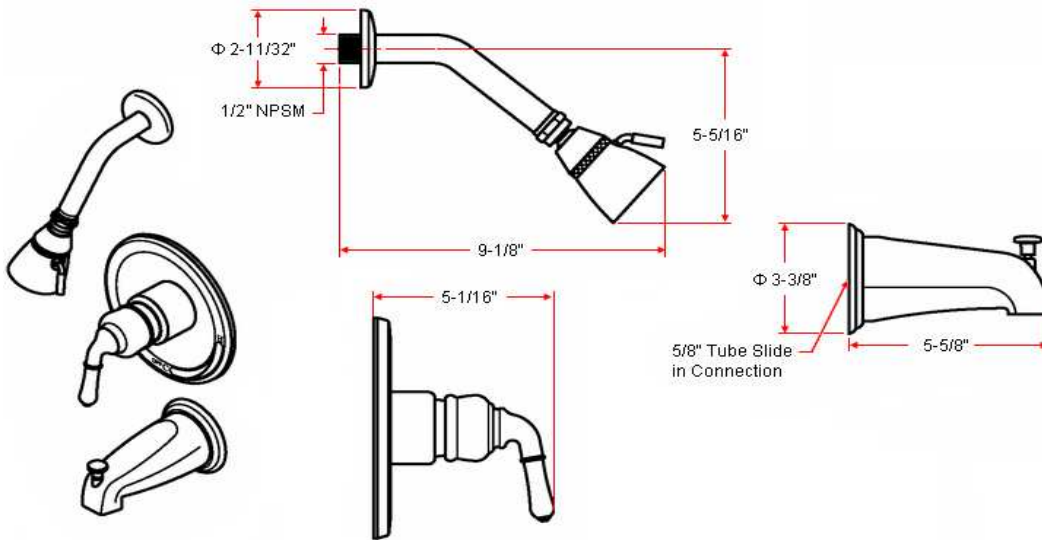

LANGDON Shower Trims

Specifications

Components	Shower head assembly, handle, trim and tub spout
Lever Handle Operation	(1/4) quarter turn stop
Spout	Pull-up diverter spout
Showerhead	Lever controls water flow from high to low

Dimensions

Warranty & Compliances

Warranty	Lifetime Limited Warranty
ADA	Complaint

Order Codes & Finishes/Colors

Satin Nickel (US15)	520809
Oil Rubbed Bronze (US10B)	520817

Type:

Job:

Order Code: