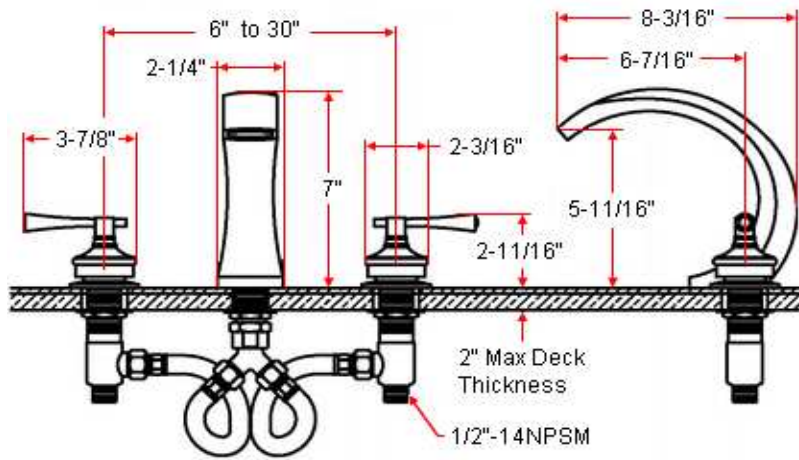

## Specifications

<b>Flow Rate (GPM)</b>	9.48 GPM @ 20 psi
<b>Material Content</b>	Brass body with brass handle
<b>Spout dimensions</b>	6-7/16"
<b>Cartridge</b>	Ceramic disk Cartridge
<b>Hand held sprayer</b>	Not included
<b>Lever handle operation</b>	1/4 quarter turn stop

## Dimensions