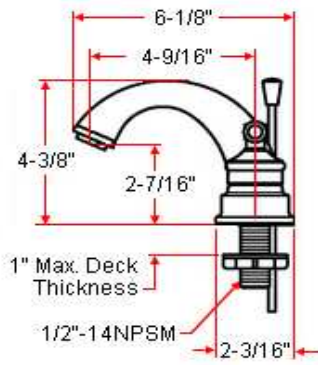

## Specifications

<b>Flow Rate (GPM)</b>	1.9 GPM @ 60 psi
<b>Material Content</b>	Brass body with brass handle
<b>Pop-Up Drain</b>	Brass and stainless steel pop-up
<b>Spout Reach</b>	4-9/16"
<b>Cartridge</b>	Washerless
<b>Lever Handle Operation</b>	(1/4) quarter turn stop
<b>Installation Type</b>	4" center mount

## Dimensions