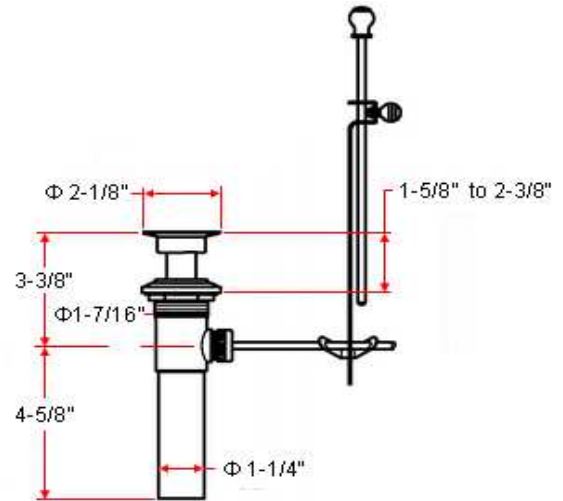

## Specifications

<b>Flow Rate (GPM)</b>	1.9 GPM @ 60 psi
<b>Material Content</b>	Brass body with brass handle
<b>Pop-Up Drain</b>	Brass and stainless steel pop-up
<b>Spout Reach</b>	4-9/16"
<b>Cartridge</b>	Washerless
<b>Lever Handle Operation</b>	(1/4) quarter turn stop
<b>Installation Type</b>	4" center mount

## Dimensions