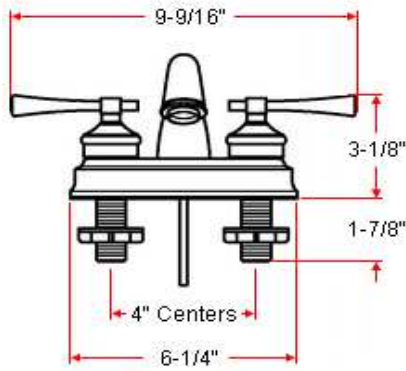

## Specifications

<b>Flow Rate (GPM)</b>	1.9 GPM @ 60 psi
<b>Material Content</b>	Brass body with brass handle
<b>Pop-Up Drain</b>	Brass and stainless steel pop-up
<b>Spout Reach</b>	4-9/16"
<b>Cartridge</b>	Washerless
<b>Lever Handle Operation</b>	(1/4) quarter turn stop
<b>Installation Type</b>	4" center mount

## Dimensions