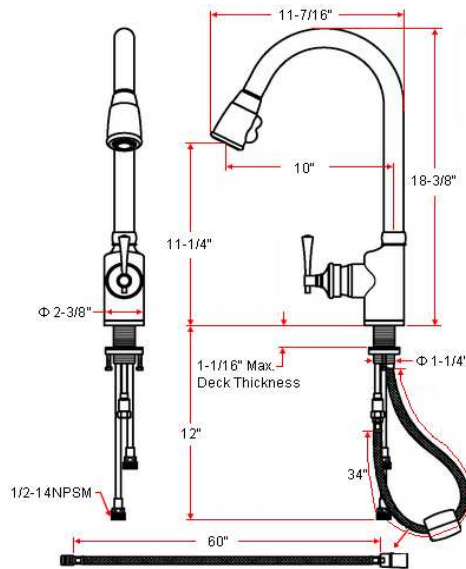

Dimensions

Warranty & Compliances

Warranty	Lifetime Limited Warranty
IAPMO/UPC	UPC & cUPC Compliant
ASME	ASME A112.18.1-05
ANSI	Compliant
ADA	Compliant
NSF	Compliant
CSA	CSA B125.1-05

Order Codes & Finishes/Colors

Satin Nickel (US15)	528489	
Statuary Bronze	528430	

Type:

Job:

Order Code:

Approvals:

Design House reserves the right to make changes in materials, specifications & models at any time. Design House also reserves the right to discontinue product without notice or obligation.