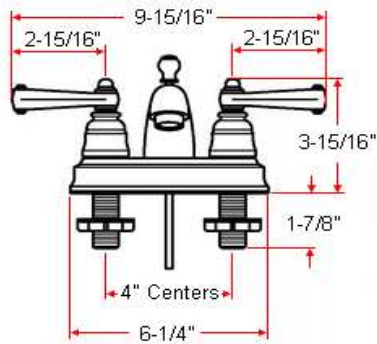

Dimensions

Warranty & Compliances

Warranty	Lifetime Limited Warranty
IAPMO/UPC	UPC & cUPC Compliant
ASME	ASME A112.18.1-05
ANSI	Compliant
ADA	Compliant
NSF	Compliant
CSA	CSA B125.1-05

Order Codes & Finishes/Colors

Satin Nickel (US15)

527002

Type:

Job:

Order Code:

Approvals:

Design House reserves the right to make changes in materials, specifications & models at any time. Design House also reserves the right to discontinue product without notice or obligation.