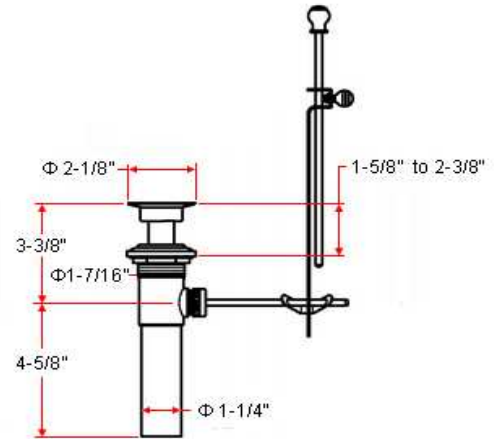

Dimensions

Warranty & Compliances

Warranty	Lifetime Limited Warranty
IAPMO/UPC	UPC & cUPC Compliant
ASME	ASME A112.18.1-05
ANSI	Compliant
ADA	Compliant
NSF	Compliant
CSA	CSA B125.1-05

Order Codes & Finishes/Colors

Satin Nickel (US15)

527002

Type:

Job:

Order Code:

Approvals:

Design House reserves the right to make changes in materials, specifications & models at any time. Design House also reserves the right to discontinue product without notice or obligation.