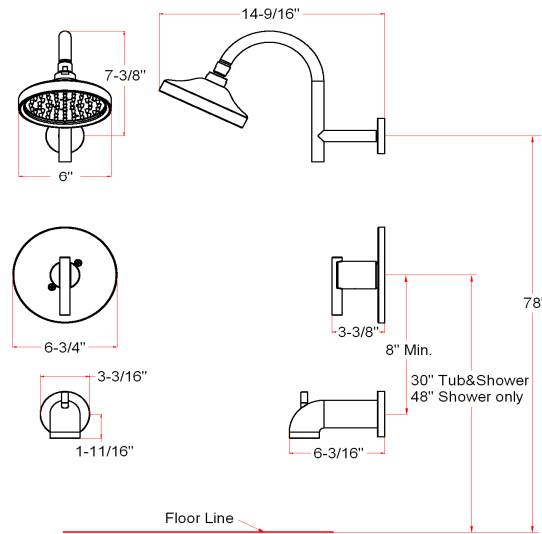

# Geneva Tub & Shower Faucet

## Specifications

<b>Material Content</b>	Brass valve body, ABS showerhead
<b>Cartridge</b>	Ceramic Disc Cartridge; Pressure Balanced
<b>Lever Handle Operation</b>	(1/4) quarter turn stop
<b>Spout</b>	Pull-up diverter spout
<b>Showerhead</b>	Single Function

## Dimensions

## Order Codes & Finishes/Colors

<b>Satin Nickel (US15)</b>	525691		
<b>Polished Chrome (US26)</b>	525709		

**Type:**

**Job:**

**Order Code:**

**Approvals:**

Design House reserves the right to make changes in materials, specifications & models at any time. Design House also reserves the right to discontinue product without notice or obligation.