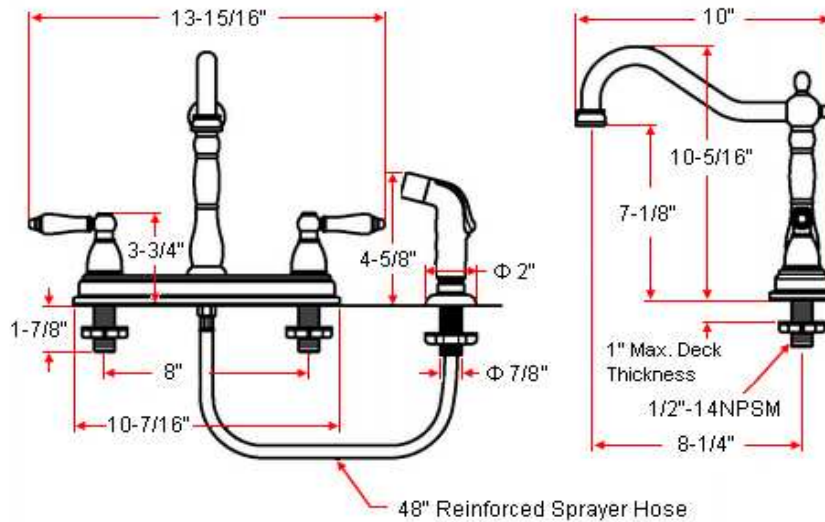

Dimensions

Warranty & Compliances

Warranty	Lifetime Limited Warranty
IAPMO/UPC	UPC & cUPC Compliant
ASME	ASME A112.18.1-05
ANSI	Compliant
ADA	Compliant
NSF	Compliant
CSA	Compliant

Order Codes & Finishes/Colors

Satin Nickel (US15)	527127	
Oil Rubbed Bronze (US10B)	527366	
Polished Chrome (US26)	527135	
Antique Copper	527119	

Type:

Job:

Order Code:

Approvals:

Design House reserves the right to make changes in materials, specifications & models at any time. Design House also reserves the right to discontinue product without notice or obligation.