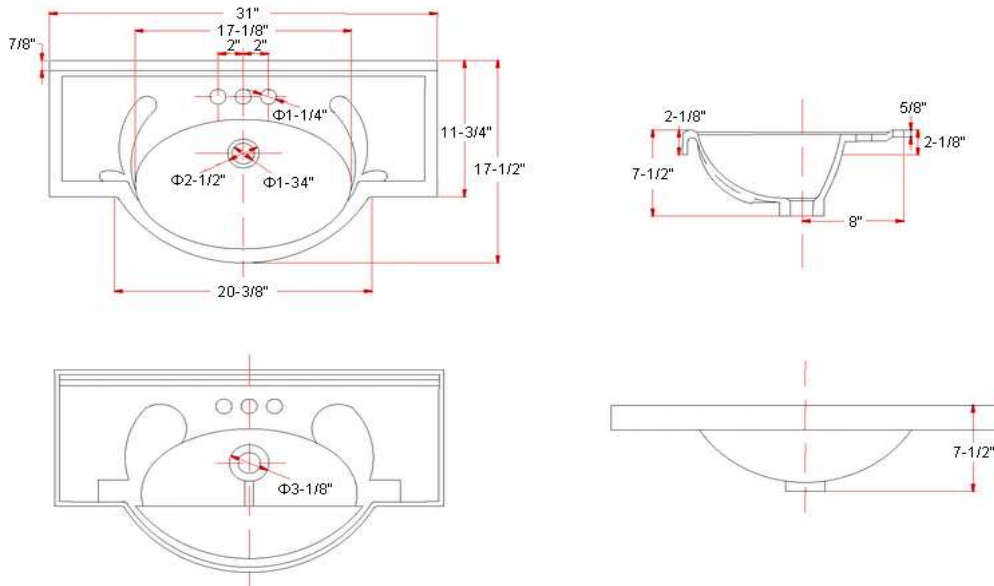

# EURO 31" x 19" Vanity Top

## Specifications

- Material Content:** Cultured Marble
- Back splash:** Integrated with low rise
- Color:** Solid White
- Faucet Holes:** 3 holes, 4" center mount

\* Vanity Bottom Sold Separately

## Dimensions