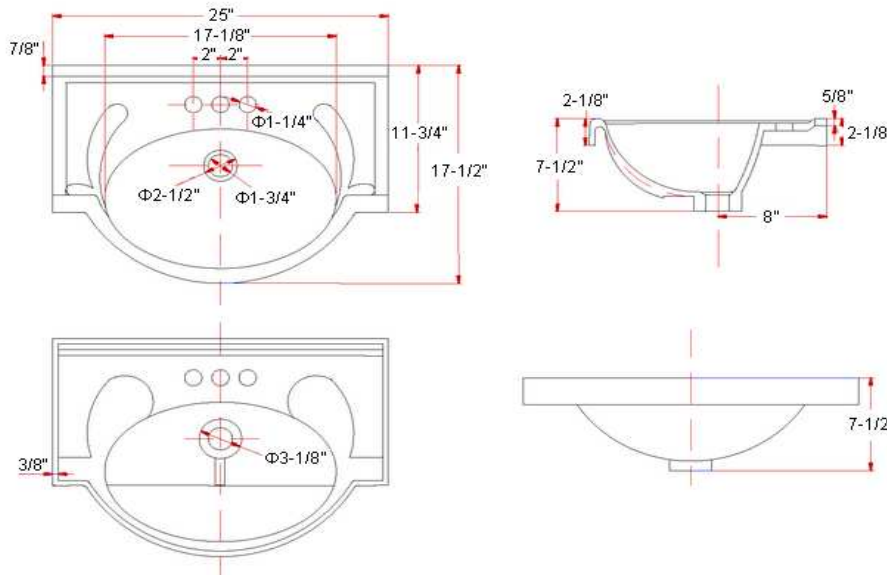

EURO 25" x 19" Vanity Top

Specifications

- Material Content:** Cultured Marble
- Back splash:** Integrated with low rise
- Color:** Solid White
- Faucet Holes:** 3 holes, 4" center mount

* Vanity bottom sold separately

Dimensions

Warranty & Compliances

- Warranty:** 1 Year Limited Warranty
- UPC:** Complaint
- CSA:** Complaint
- ANSI:** ANSI Z124.3 complaint

Order Codes & Finishes/Colors

- Sleeve Pack**
- Solid White** 550178