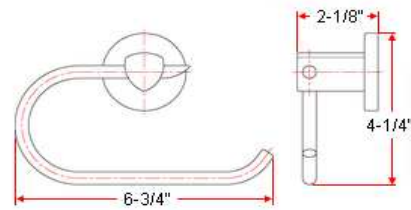

COSMO Bath Accessories Collection

Specifications

Material Content zinc base & aluminum bar/aluminum ring/steel holder
Installation hardware included

Dimensions

24" towel bar

toilet paper holder

robe hook

towel ring

Warranty & Compliances

Warranty 1 Year Limited Warranty

Order Codes & Finishes/Colors

	24" towel bar	toilet paper holder	
Polished Chrome (US26)	533802	533794	TRU 4 IN MATCH
	robe hook	towel ring	
Polished Chrome (US26)	534206	533810	TRU 4 IN MATCH