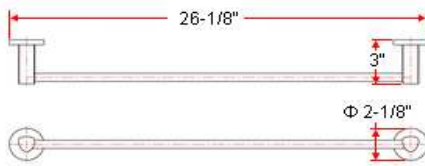

COSMO Bath Accessories Collection

Specifications

Material Content zinc base & aluminum bar/aluminum ring/steel holder
Installation hardware included

Dimensions

24" towel bar

toilet paper holder

robe hook

towel ring

Warranty & Compliances

Warranty 1 Year Limited Warranty

Order Codes & Finishes/Colors

	24" towel bar	toilet paper holder	
Polished Chrome (US26)	533802	533794	TRU 4 IN MATCH
	robe hook	towel ring	
Polished Chrome (US26)	534206	533810	TRU 4 IN MATCH