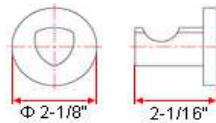

COSMO Bath Accessories Collection

Specifications

Material Content zinc base & aluminum bar/aluminum ring/steel holder
Installation hardware included

Dimensions

24" towel bar

toilet paper holder

robe hook

towel ring