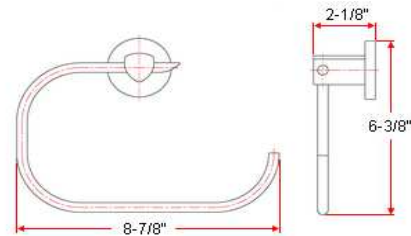

COSMO Bath Accessories Collection

Specifications

Material Content zinc base & aluminum bar/aluminum ring/steel holder
Installation hardware included

Dimensions

24" towel bar

toilet paper holder

robe hook

towel ring

Warranty & Compliances

Warranty 1 Year Limited Warranty

Order Codes & Finishes/Colors

	24" towel bar	toilet paper holder	
Polished Chrome (US26)	533802	533794	TRU 4 IN MATCH
	robe hook	towel ring	
Polished Chrome (US26)	534206	533810	TRU 4 IN MATCH