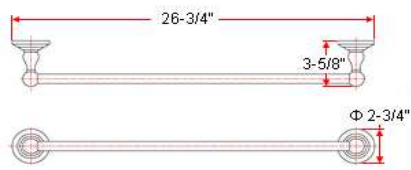

CALISTO Bath Accessories Collection

Specifications

Material Content zinc base & brass bar/brass ring/ plastic roll/steel holder
Installation hardware included

Dimensions

towel bar

towel ring

robe hook

toilet paper holder

euro tp holder

Warranty & Compliances

Warranty 1 Year Limited Warranty

Order Codes & Finishes/Colors

	30" towel bar	24" towel bar	18" towel bar	
Satin Nickel (US15)	538348	538330	538322	TRU MATCH
Oil Rubbed Bronze (US10B)	538413	538405	538397	TRU MATCH
Polished Chrome (US26)	538272	538264	538256	TRU MATCH
Antique Copper	537134	537126	537118	