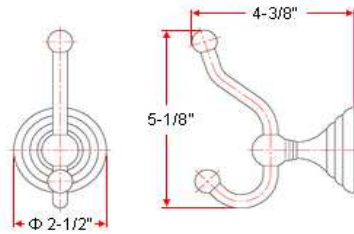

CABRERA Bath Accessories Collection

Specifications

Material Content zinc base & aluminum bar/aluminum ring/steel holder
Installation hardware included

Dimensions

24" towel bar

toilet paper holder

robe hook

towel ring

Warranty & Compliances

Warranty 1 Year Limited Warranty

Order Codes & Finishes/Colors

Rustic Pewter	24" towel bar 534651	toilet paper holder 534321	TRU MATCH
Rustic Pewter	robe hook 534677	towel ring 534669	TRU MATCH