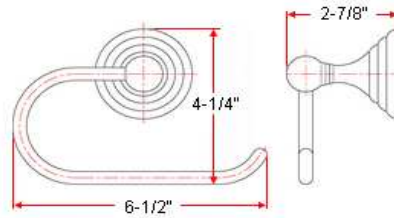

CABRERA Bath Accessories Collection

Specifications

Material Content zinc base & aluminum bar/aluminum ring/steel holder
Installation hardware included

Dimensions

24" towel bar

toilet paper holder

robe hook

towel ring

Warranty & Compliances

Warranty 1 Year Limited Warranty

Order Codes & Finishes/Colors

Rustic Pewter	24" towel bar 534651	toilet paper holder 534321	TRU MATCH
Rustic Pewter	robe hook 534677	towel ring 534669	TRU MATCH