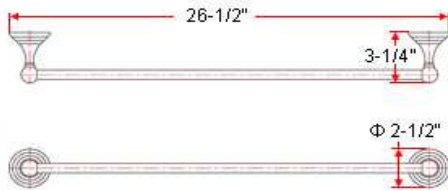

CABRERA Bath Accessories Collection

Specifications

Material Content zinc base & aluminum bar/aluminum ring/steel holder
Installation hardware included

Dimensions

24" towel bar

toilet paper holder

robe hook

towel ring

Warranty & Compliances

Warranty 1 Year Limited Warranty

Order Codes & Finishes/Colors

Rustic Pewter	24" towel bar 534651	toilet paper holder 534321	TRU MATCH
Rustic Pewter	robe hook 534677	towel ring 534669	TRU MATCH