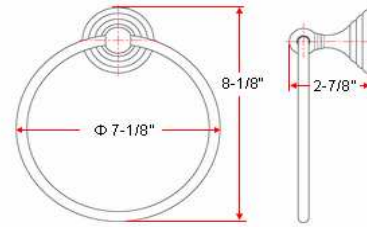

CABRERA Bath Accessories Collection

Specifications

Material Content zinc base & aluminum bar/aluminum ring/steel holder
Installation hardware included

Dimensions

24" towel bar

toilet paper holder

robe hook

towel ring

Warranty & Compliances

Warranty 1 Year Limited Warranty

Order Codes & Finishes/Colors

Rustic Pewter	24" towel bar 534651	toilet paper holder 534321	TRU MATCH
Rustic Pewter	robe hook 534677	towel ring 534669	TRU MATCH