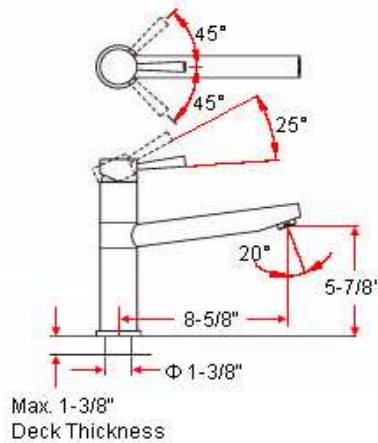

Dimensions

Warranty & Compliances

Warranty	Lifetime Limited Warranty
IAPMO/UPC	non-compliant
ASME	n/a
ANSI	n/a
ADA	n/a
NSF	n/a
CSA	n/a

Order Codes & Finishes/Colors

Polished Chrome (US26)

527952

Type:

Job:

Order Code:

Approvals:

Design House reserves the right to make changes in materials, specifications & models at any time. Design House also reserves the right to discontinue product without notice or obligation.