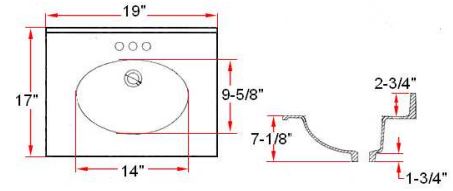

BATH IN A BOX Gloss White Collection

Specifications

- MDF square raised panel doors and drawer fronts
- Full overlay doors
- 1/2" particle board sides with white PVC overlay
- Edge banded top and bottom
- Concealed adjustable hinges
- Satin Nickel hardware included
- Solid white cultured marble top included

Dimensions

533570

530360

533562

Warranty & Compliances

Warranty Limited 1 year warranty

Order Codes & Finishes/Colors

- Two door Ensemble** 533570
(Vanity: 24"x18"x31^{1/2}" Top: 25"x19")
- Two door Ensemble** 530360
(Vanity: 30"x18"x31^{1/2}" Top: 31"x19")
- One door Ensemble** 533562
(Vanity: 18"x16"x31^{1/2}" Top: 19"x17")