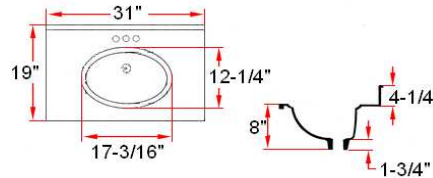

BATH IN A BOX Gloss White Collection

Specifications

- MDF square raised panel doors and drawer fronts
- Full overlay doors
- 1/2" particle board sides with white PVC overlay
- Edge banded top and bottom
- Concealed adjustable hinges
- Satin Nickel hardware included
- Solid white cultured marble top included

Dimensions

533570

530360

533562

Warranty & Compliances

Warranty Limited 1 year warranty

Order Codes & Finishes/Colors

- Two door Ensemble** 533570
(Vanity: 24"x18"x31^{1/2}" Top: 25"x19")
- Two door Ensemble** 530360
(Vanity: 30"x18"x31^{1/2}" Top: 31"x19")
- One door Ensemble** 533562
(Vanity: 18"x16"x31^{1/2}" Top: 19"x17")