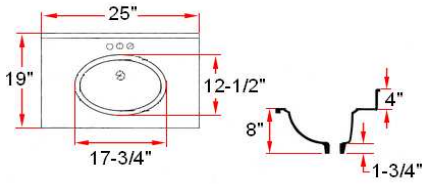

BATH IN A BOX Gloss White Collection

Specifications

- MDF square raised panel doors and drawer fronts
- Full overlay doors
- 1/2" particle board sides with white PVC overlay
- Edge banded top and bottom
- Concealed adjustable hinges
- Satin Nickel hardware included
- Solid white cultured marble top included

Dimensions

533570

530360

533562

Warranty & Compliances

Warranty Limited 1 year warranty

Order Codes & Finishes/Colors

- Two door Ensemble** 533570
(Vanity: 24"x18"x31^{1/2}" Top: 25"x19")
- Two door Ensemble** 530360
(Vanity: 30"x18"x31^{1/2}" Top: 31"x19")
- One door Ensemble** 533562
(Vanity: 18"x16"x31^{1/2}" Top: 19"x17")