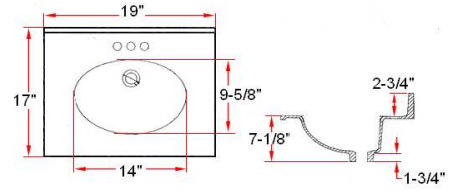

## Specifications

- MDF square raised panel doors and drawer fronts
- Full overlay doors
- 1/2" particle board sides with white PVC overlay
- Edge banded top and bottom
- Concealed adjustable hinges
- Satin Nickel hardware included
- Solid white cultured marble top included

## Dimensions

533570

530360

533562