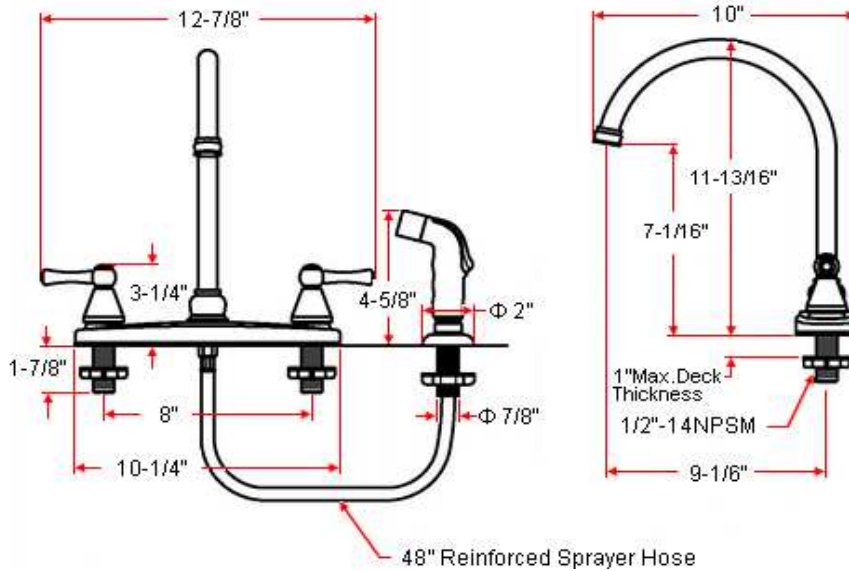

Dimensions

Warranty & Compliances

Warranty	Lifetime Limited Warranty
IAPMO/UPC	UPC & cUPC Compliant
ASME	ASME A112.18.1-05
ANSI	Compliant
ADA	Compliant
NSF	Compliant
CSA	CSA B125.1-05

Order Codes & Finishes/Colors

Satin Nickel (US15)	529545	
Polished Chrome (US26)	529511	

Type:

Job:

Order Code:

Approvals:

Design House reserves the right to make changes in materials, specifications & models at any time. Design House also reserves the right to discontinue product without notice or obligation.