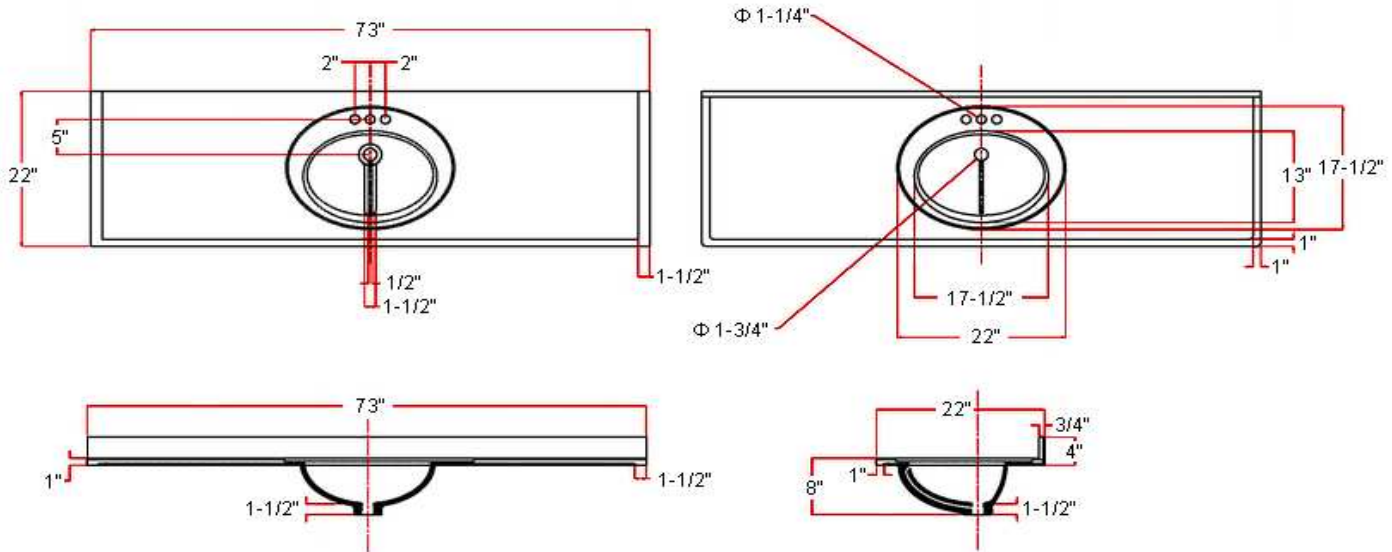

73" x 22" Single Bowl Vanity Top

Specifications

- Material Content:** Cultured Marble
- Back splash:** Integrated
- Color:** Solid White
- Faucet Holes:** 3 holes, 4" center mount

Dimensions

Warranty & Compliances