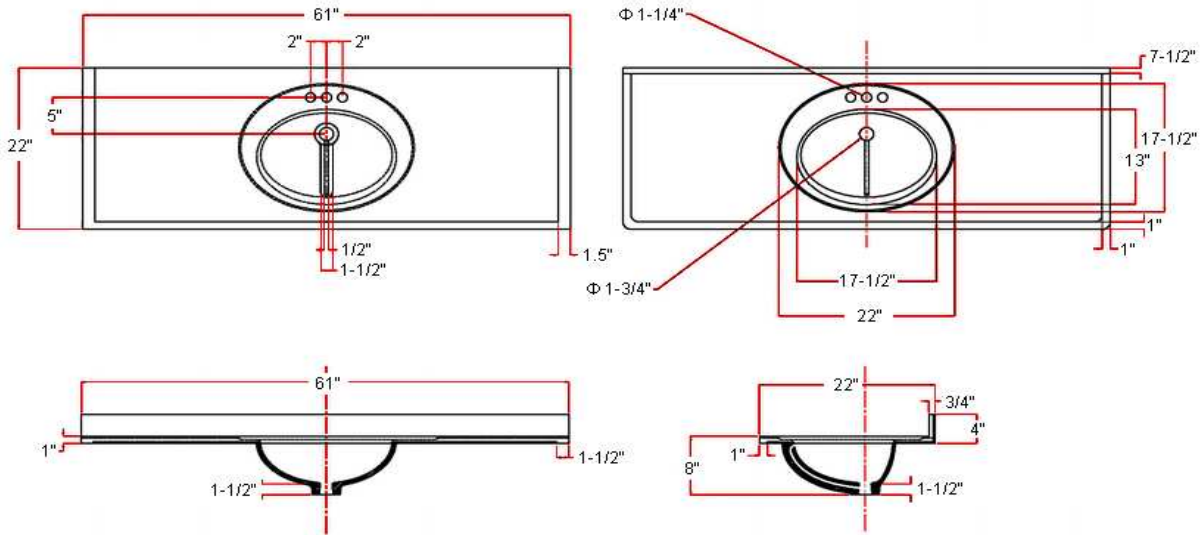

# 61" x 22" Single Bowl Vanity Top

## Specifications

- Material Content:** Cultured Marble
- Back splash:** Integrated
- Color:** White on White
- Faucet Holes:** 3 holes, 4" center mount

## Dimensions