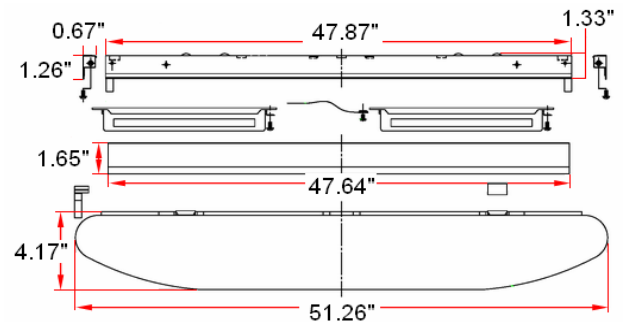

## Specifications

<b>Material Construction:</b>	White Acrylic
<b>Lamp Type &amp; Wattage:</b>	32W T8 Med Bi-Pin fluorescent lamps
<b>Mounting:</b>	Ceiling mounted
<b>Finish:</b>	White finish
<b>Voltage:</b>	120V - 277V multi-volt ballast
<b>Weight:</b>	5.4 lbs (515288) 12.3 lbs (515296)

## Dimensions

515288

515296