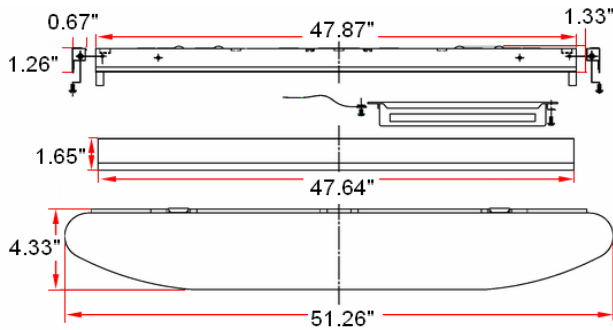

## Specifications

<b>Material Construction:</b>	White Acrylic
<b>Lamp Type &amp; Wattage:</b>	32W T8 Med Bi-Pin fluorescent lamps
<b>Mounting:</b>	Ceiling mounted
<b>Finish:</b>	White finish
<b>Voltage:</b>	120V - 277V multi-volt ballast
<b>Weight:</b>	5.4 lbs (515288) 12.3 lbs (515296)

## Dimensions

515288

515296