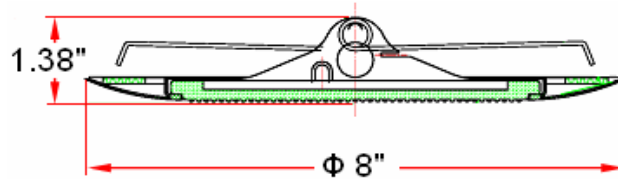

# 6" Recessed Albalite Glass Trim

## Specifications

**Material Construction:** Formed Steel  
**Lens Material:** Albalite Glass  
**Lamp Type & Wattage:** Please see below  
**Voltage:** 120V

## Dimensions