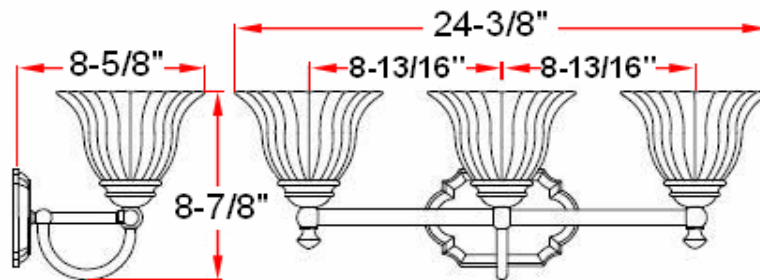

SAVANNAH 3 LT Vanity Light

Specifications

Material Construction:	Formed Steel
Lens:	Marble glass
Lamp Type & Wattage:	Three 60W, medium base incandescent lamps
Mounting:	Wall mounted; Suitable for up/down mounting
Finish:	Antique Brass (US5)
Voltage:	120V
Weight:	7.14 lbs
Companion Fixtures:	Chandeliers, wall/vanity lights, ceiling mounts, pendants & island lights

Dimensions

Warranty & Compliances

Warranty	10 Year Limited Warranty
UL	UL/cUL; Suitable for damp locations
ADA	N/A
EnergyStar	N/A

Companion Fixtures

3 LT Vanity Light	511931	
1 LT Wall Mount	511857	
2 LT Wall Mount	511840	
4 LT Vanity Light	511873	
9 LT Chandelier	511824	
5 LT Chandelier	511816	
3 LT Chandelier	511915	
Island Light	511907	
Pendant	511881	
Mini Pendant	511923	
Ceiling Mount	511808	