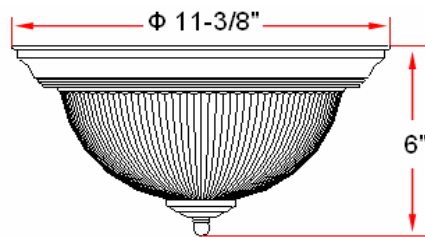

# MILLBRIDGE (ORB) 1 LT Ceiling Mount (6" x 11<sup>3/8</sup>"

## Specifications

<b>Material Construction:</b>	Formed Steel
<b>Lens:</b>	Frosted ribbed glass
<b>Lamp Type &amp; Wattage:</b>	One 75W, medium base incandescent lamp
<b>Mounting:</b>	Ceiling mounted
<b>Finish:</b>	Oil Rubbed Bronze (US10B)
<b>Voltage:</b>	120V
<b>Weight:</b>	2.2 lbs
<b>Companion Fixtures:</b>	Chandeliers, wall mounts, pendants & ceiling mounts

## Dimensions