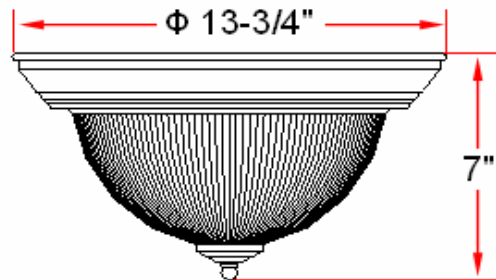

MILLBRIDGE (ORB) 2 LT Ceiling Mount

Specifications

Material Construction:	Formed Steel
Lens:	Frosted ribbed glass
Lamp Type & Wattage:	Two 60W, medium base incandescent lamps
Mounting:	Ceiling mounted
Finish:	Oil Rubbed Bronze (US10B)
Voltage:	120V
Weight:	4.8 lbs
Companion Fixtures:	Chandeliers, wall mounts, pendants & ceiling mounts

Dimensions

Warranty & Compliances

Warranty	10 Year Limited Warranty
UL	UL/cUL listed; Suitable for dry locations
ADA	N/A
EnergyStar	N/A

Companion Fixtures

2 LT Ceiling Mount	506709	
1 LT Wall Mount	506758	
2 LT Wall Mount	506733	
1 LT Ceiling Mount (6^{3/4}" x 6")	504498	
1 LT Ceiling Mount (6" x 11^{3/8}")	506717	
3 LT Chandelier	504746	
5 LT Chandelier	506683	
Pendant	506691	
Mini Pendant	504795	