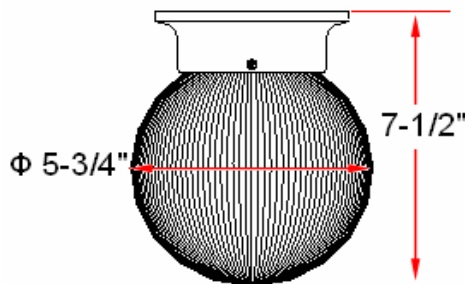

Dimensions

Warranty & Compliances

Warranty	10 Year Limited Warranty
UL	UL/cUL listed; Suitable for dry locations
ADA	N/A
EnergyStar	N/A

Companion Fixtures

1 LT Ceiling Mount (6^{3/4"} x 6")	504498	
1 LT Wall Mount	506758	
2 LT Wall Mount	506733	
1 LT Ceiling Mount (6" x 11^{3/8"})	506717	
2 LT Ceiling Mount	506709	
3 LT Chandelier	504746	
5 LT Chandelier	506683	
Pendant	506691	
Mini Pendant	504795	

Type:

Job:

Order Code:

Approvals:

Design House reserves the right to make changes in materials, specifications & models at any time. Design House also reserves the right to discontinue product without notice or obligation.