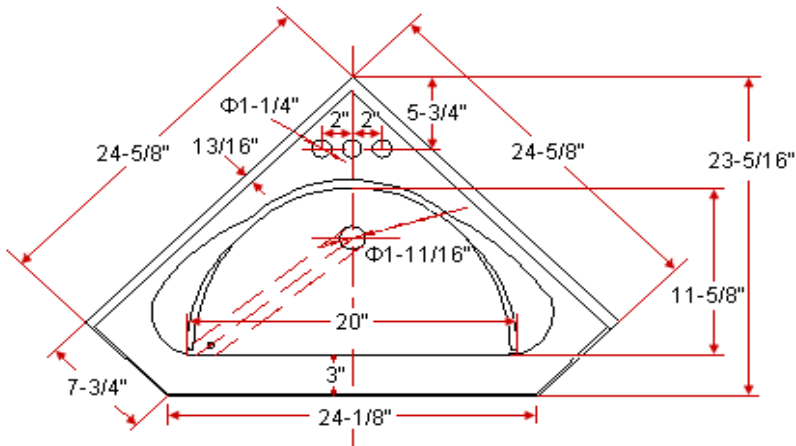

25" Corner Mount Vanity Top

Specifications

Material Content: Cultured Marble
Back splash: Integrated
Color: White on White
Faucet Holes: 3 holes, 4" center mount

Dimensions

Warranty & Compliances

Warranty 1 Year Limited Warranty
UPC Complaint
CSA Complaint
ANSI ANSI Z124.3 complaint

Order Codes & Finishes/Colors

White on White Sleeve Pack 545525

Type:
Job:
Order Code:
Approvals:

Design House reserves the right to make changes in materials, specifications & models at any time. Design House also reserves the right to discontinue product without notice or obligation.