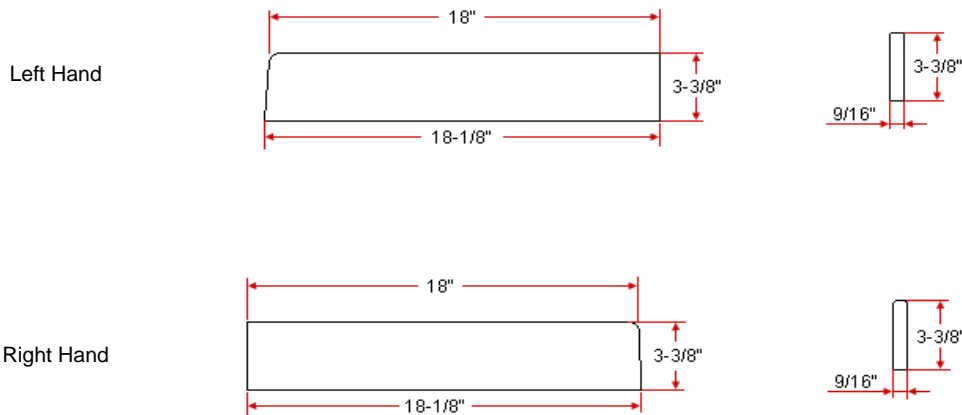

# 19" Right & Left Hand Side Splash

## Specifications

**Material Content:** Cultured Marble  
**Size:** 19"  
**Color:** Sandstone

## Dimensions