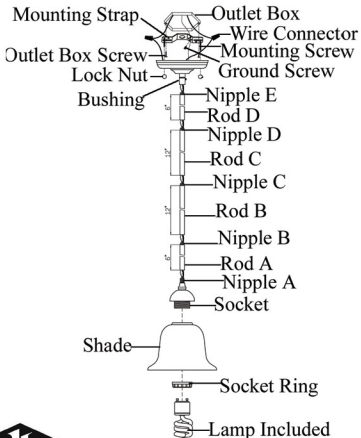

Assembly Instruction

Item#515585

(Lamp Life:10,000 Hours)

DESIGNHOUSE