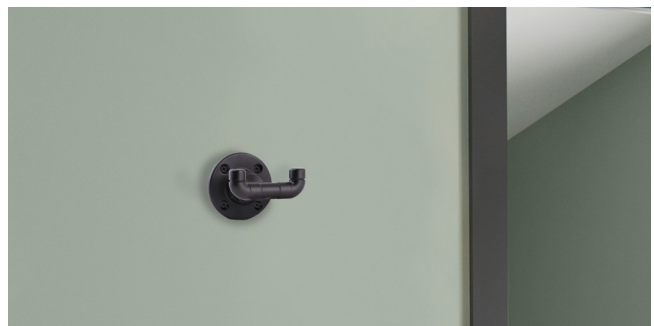

Kimball

BATH ACCESSORIES

24" TOWEL BAR

The Kimball Bath Accessory collection from Design House combines eclectic style with a distinctly modern edge. Pair this bath hardware with our line of Kimball lighting to complete the look and to create seamless style transitions from room to room.

- Available in satin black and satin nickel finishes
- Metal construction with mounting hardware included
- 1 year limited warranty
- Available in a 4-piece accessory kit that includes a 24" towel bar, towel ring, toilet paper holder, and robe hook.

	PRODUCT #	DESCRIPTION	FINISH	LIST PRICE
A	580613	Kimball 24" towel bar	Satin nickel	\$54.95
B	580639	Kimball towel ring	Satin nickel	28.95
C	580621	Kimball toilet paper holder	Satin nickel	29.95
D	580647	Kimball double robe hook	Satin nickel	23.95
A-D	188573	Kimball 4-piece kit	Satin nickel	133.95
E	580654	Kimball 24" towel bar	Satin black	59.95
F	580670	Kimball towel ring	Satin black	32.95
G	580662	Kimball toilet paper holder	Satin black	32.95
H	580688	Kimball double robe hook	Satin black	25.95
E-H	188581	Kimball 4-piece kit	Satin black	146.95