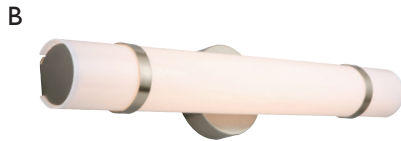

LED Vanity Lights

**FLEMING · BURKE
HASWELL**

Introducing three new LED vanity light collections from Design House. All three collections have integrated LED lights for excellent color and long life.

- Fleming bath bars feature decorative satin nickel bands over a frosted white cylinder lens; available in two sizes
- Burke bath bars feature a simple frosted white cylinder lens with satin nickel end caps; available in two sizes
- Haswell vanity lights are available in 1-light, 3-light, or 4-light LED options, a polished chrome finish with etched/clear-edged acrylic lenses

-
- ETL Listed for use in damp locations
 - High CRI; 3000K performance

- Integrated LED equivalent to 60W incandescent bulbs
 - 50,000 hour life
-

FLEMING

BURKE

HASWELL

| PRODUCT CODE | DESCRIPTION | FINISH | DIMENSION | LAMPING | BOX PACK |
|--------------|------------------------------|-----------------|----------------------|-------------|----------|
| A 577734 | Fleming LED bath bar | Satin nickel | 12" x 5" x 4½" | One 9W LED | 4 |
| B 577759 | Fleming LED bath bar | Satin nickel | 5" x 24" x 84³⁄₈" | One 15W LED | 4 |
| C 578385 | Burke LED bath bar | Satin nickel | 4³⁄₄" x 23⁵⁄₈" x 4½" | One 15W LED | 1 |
| D 578393 | Burke LED bath bar | Satin nickel | 4³⁄₄" x 12⁵⁄₈" x 5" | One 9W LED | 1 |
| E 577767 | Haswell 1LT LED wall light | Polished chrome | 8" x 4³⁄₄" x 3⁷⁄₈" | One 8W LED | 1 |
| F 577783 | Haswell 3LT LED wall light | Polished chrome | 7" x 24" x 3⁷⁄₈" | One 24W LED | 1 |
| G 577791 | Haswell 4LT LED vanity light | Polished chrome | 7" x 32½" x 3⁷⁄₈" | One 32W LED | 1 |