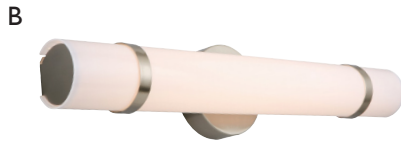

## LED Vanity Lights

**FLEMING · BURKE  
HASWELL**

Introducing three new LED vanity light collections from Design House. All three collections have integrated LED lights for excellent color and long life.

- Fleming bath bars feature decorative satin nickel bands over a frosted white cylinder lens; available in two sizes
- Burke bath bars feature a simple frosted white cylinder lens with satin nickel end caps; available in two sizes
- Haswell vanity lights are available in 1-light, 3-light, or 4-light LED options, a polished chrome finish with etched/clear-edged acrylic lenses

- ETL Listed for use in damp locations
- High CRI; 3000K performance

- Integrated LED equivalent to 60W incandescent bulbs
- 50,000 hour life

FLEMING

BURKE

HASWELL

PRODUCT CODE	DESCRIPTION	FINISH	DIMENSION	LAMPING	BOX PACK	LIST PRICE
A 577734	Fleming LED bath bar	Satin nickel	12" x 5" x 4½"	One 9W LED	4	\$104.95
B 577759	Fleming LED bath bar	Satin nickel	5" x 24" x 84³⁄₈"	One 15W LED	4	130.95
C 578385	Burke LED bath bar	Satin nickel	4³⁄₄" x 23⁵⁄₈" x 4½"	One 15W LED	1	145.95
D 578393	Burke LED bath bar	Satin nickel	4³⁄₄" x 12⁵⁄₈" x 5"	One 9W LED	1	116.95
E 577767	Haswell 1LT LED wall light	Polished chrome	8" x 4³⁄₄" x 3⁷⁄₈"	One 8W LED	1	102.95
F 577783	Haswell 3LT LED wall light	Polished chrome	7" x 24" x 3⁷⁄₈"	One 24W LED	1	215.95
G 577791	Haswell 4LT LED vanity light	Polished chrome	7" x 32½" x 3⁷⁄₈"	One 32W LED	1	254.95