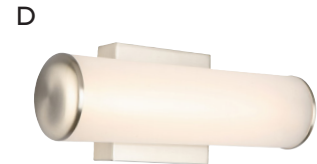

## LED Vanity Lights

**FLEMING · BURKE  
HASWELL**

Introducing three new LED vanity light collections from Design House. All three collections have integrated LED lights for excellent color and long life.

- Fleming bath bars feature decorative satin nickel bands over a frosted white cylinder lens; available in two sizes
- Burke bath bars feature a simple frosted white cylinder lens with satin nickel end caps; available in two sizes
- Haswell vanity lights are available in 1-light, 3-light, or 4-light LED options, a polished chrome finish with etched/clear-edged acrylic lenses

- ETL Listed for use in damp locations
- High CRI; 3000K performance

- Integrated LED equivalent to 60W incandescent bulbs
- 50,000 hour life

FLEMING

BURKE

HASWELL

PRODUCT CODE	DESCRIPTION	FINISH	DIMENSION	LAMPING	BOX PACK	LIST PRICE
A 577734	Fleming LED bath bar	Satin nickel	12" x 5" x 4½"	One 9W LED	4	\$104.95
B 577759	Fleming LED bath bar	Satin nickel	5" x 24" x 84³⁄₈"	One 15W LED	4	130.95
C 578385	Burke LED bath bar	Satin nickel	4³⁄₄" x 23⁵⁄₈" x 4½"	One 15W LED	1	145.95
D 578393	Burke LED bath bar	Satin nickel	4³⁄₄" x 12⁵⁄₈" x 5"	One 9W LED	1	116.95
E 577767	Haswell 1LT LED wall light	Polished chrome	8" x 4³⁄₄" x 3⁷⁄₈"	One 8W LED	1	102.95
F 577783	Haswell 3LT LED wall light	Polished chrome	7" x 24" x 3⁷⁄₈"	One 24W LED	1	215.95
G 577791	Haswell 4LT LED vanity light	Polished chrome	7" x 32½" x 3⁷⁄₈"	One 32W LED	1	254.95