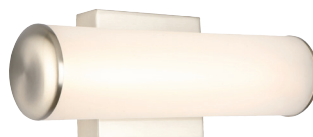

LED Vanity Lights

**FLEMING · BURKE
HASWELL**

Introducing three new LED vanity light collections from Design House. All three collections have integrated LED lights for excellent color and long life.

- Fleming bath bars feature decorative satin nickel bands over a frosted white cylinder lens; available in two sizes
- Burke bath bars feature a simple frosted white cylinder lens with satin nickel end caps; available in two sizes
- Haswell vanity lights are available in 1-light, 3-light, or 4-light LED options, a polished chrome finish with etched/clear-edged acrylic lenses

-
- ETL Listed for use in damp locations
 - High CRI; 3000K performance

- Integrated LED equivalent to 60W incandescent bulbs
 - 50,000 hour life
-

FLEMING

BURKE

HASWELL

| PRODUCT CODE | DESCRIPTION | FINISH | DIMENSION | LAMPING | BOX PACK |
|--------------|------------------------------|-----------------|----------------------|-------------|----------|
| A 577734 | Fleming LED bath bar | Satin nickel | 12" x 5" x 4½" | One 9W LED | 4 |
| B 577759 | Fleming LED bath bar | Satin nickel | 5" x 24" x 84³⁄₈" | One 15W LED | 4 |
| C 578385 | Burke LED bath bar | Satin nickel | 4³⁄₄" x 23⁵⁄₈" x 4½" | One 15W LED | 1 |
| D 578393 | Burke LED bath bar | Satin nickel | 4³⁄₄" x 12⁵⁄₈" x 5" | One 9W LED | 1 |
| E 577767 | Haswell 1LT LED wall light | Polished chrome | 8" x 4³⁄₄" x 3⁷⁄₈" | One 8W LED | 1 |
| F 577783 | Haswell 3LT LED wall light | Polished chrome | 7" x 24" x 3⁷⁄₈" | One 24W LED | 1 |
| G 577791 | Haswell 4LT LED vanity light | Polished chrome | 7" x 32½" x 3⁷⁄₈" | One 32W LED | 1 |