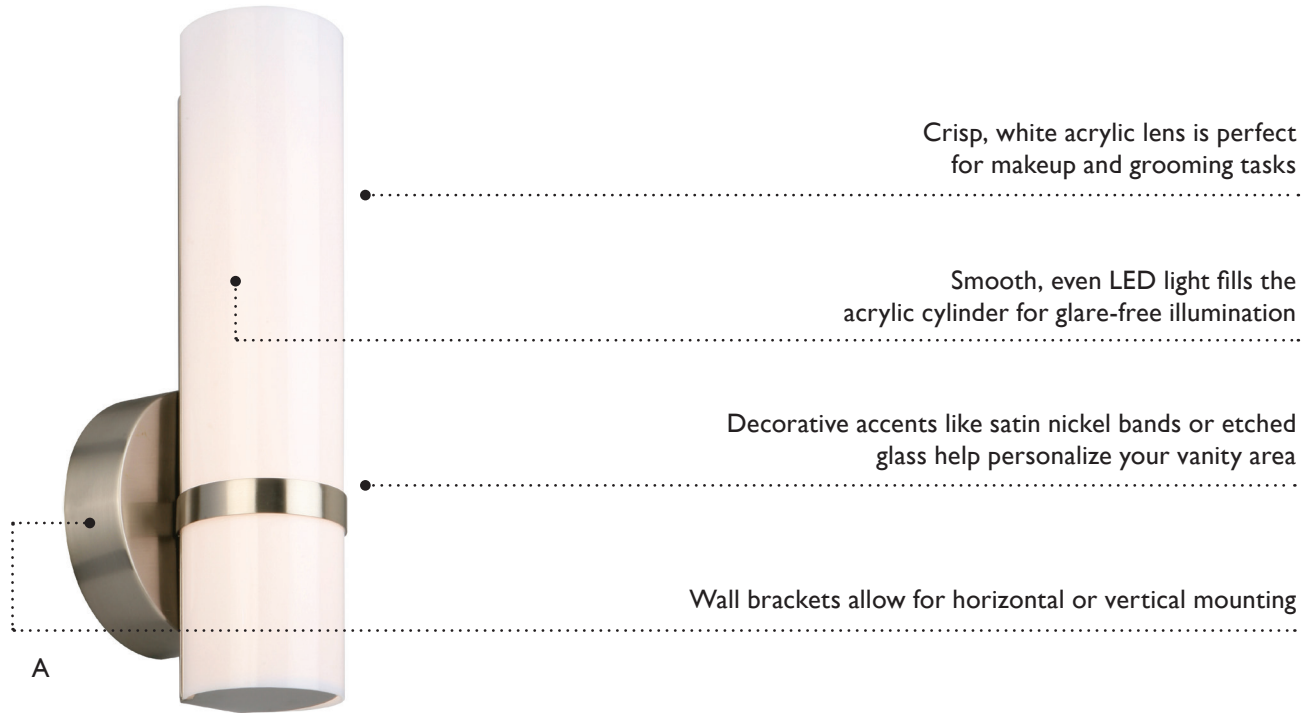

- Fleming bath bars feature decorative satin nickel bands over a frosted white cylinder lens; available in two sizes
- Burke bath bars feature a simple frosted white cylinder lens with satin nickel end caps; available in two sizes
- Haswell vanity lights are available in 1-light, 3-light, or 4-light LED options, a polished chrome finish with etched/clear-edged acrylic lenses

- ETL Listed for use in damp locations
- High CRI; 3000K performance

- Integrated LED equivalent to 60W incandescent bulbs
- 50,000 hour life

FLEMING

BURKE

HASWELL

PRODUCT CODE	DESCRIPTION	FINISH	DIMENSION	LAMPING	BOX PACK	LIST PRICE
A 577734	Fleming LED bath bar	Satin nickel	12" x 5" x 4½"	One 9W LED	4	\$104.95
B 577759	Fleming LED bath bar	Satin nickel	5" x 24" x 84³⁄₈"	One 15W LED	4	130.95
C 578385	Burke LED bath bar	Satin nickel	4³⁄₄" x 23⁵⁄₈" x 4½"	One 15W LED	1	145.95
D 578393	Burke LED bath bar	Satin nickel	4³⁄₄" x 12⁵⁄₈" x 5"	One 9W LED	1	116.95
E 577767	Haswell 1LT LED wall light	Polished chrome	8" x 4³⁄₄" x 3⁷⁄₈"	One 8W LED	1	102.95
F 577783	Haswell 3LT LED wall light	Polished chrome	7" x 24" x 3⁷⁄₈"	One 24W LED	1	215.95
G 577791	Haswell 4LT LED vanity light	Polished chrome	7" x 32½" x 3⁷⁄₈"	One 32W LED	1	254.95