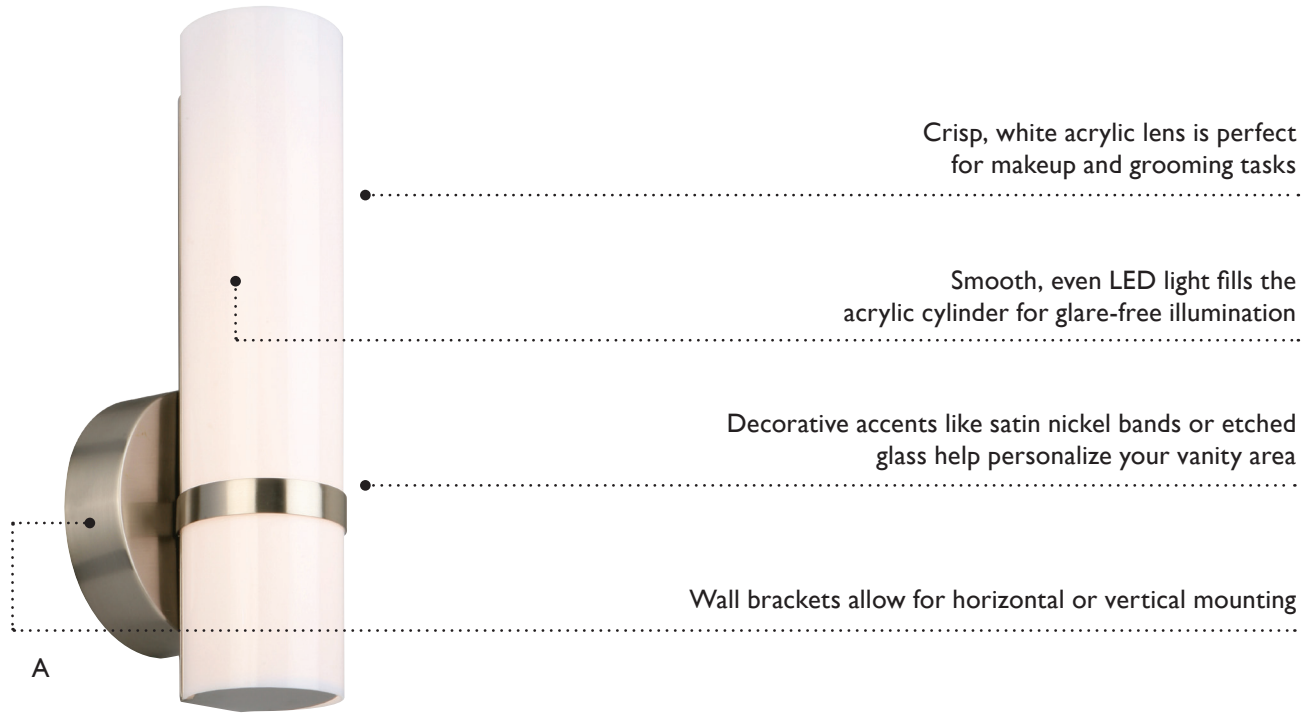

LED Vanity Lights

**FLEMING · BURKE
HASWELL**

Introducing three new LED vanity light collections from Design House. All three collections have integrated LED lights for excellent color and long life.

- Fleming bath bars feature decorative satin nickel bands over a frosted white cylinder lens; available in two sizes
- Burke bath bars feature a simple frosted white cylinder lens with satin nickel end caps; available in two sizes
- Haswell vanity lights are available in 1-light, 3-light, or 4-light LED options, a polished chrome finish with etched/clear-edged acrylic lenses

-
- ETL Listed for use in damp locations
 - High CRI; 3000K performance

- Integrated LED equivalent to 60W incandescent bulbs
 - 50,000 hour life
-

FLEMING

BURKE

HASWELL

| PRODUCT CODE | DESCRIPTION | FINISH | DIMENSION | LAMPING | BOX PACK |
|--------------|------------------------------|-----------------|----------------------|-------------|----------|
| A 577734 | Fleming LED bath bar | Satin nickel | 12" x 5" x 4½" | One 9W LED | 4 |
| B 577759 | Fleming LED bath bar | Satin nickel | 5" x 24" x 84³⁄₈" | One 15W LED | 4 |
| C 578385 | Burke LED bath bar | Satin nickel | 4³⁄₄" x 23⁵⁄₈" x 4½" | One 15W LED | 1 |
| D 578393 | Burke LED bath bar | Satin nickel | 4³⁄₄" x 12⁵⁄₈" x 5" | One 9W LED | 1 |
| E 577767 | Haswell 1LT LED wall light | Polished chrome | 8" x 4³⁄₄" x 3⁷⁄₈" | One 8W LED | 1 |
| F 577783 | Haswell 3LT LED wall light | Polished chrome | 7" x 24" x 3⁷⁄₈" | One 24W LED | 1 |
| G 577791 | Haswell 4LT LED vanity light | Polished chrome | 7" x 32½" x 3⁷⁄₈" | One 32W LED | 1 |