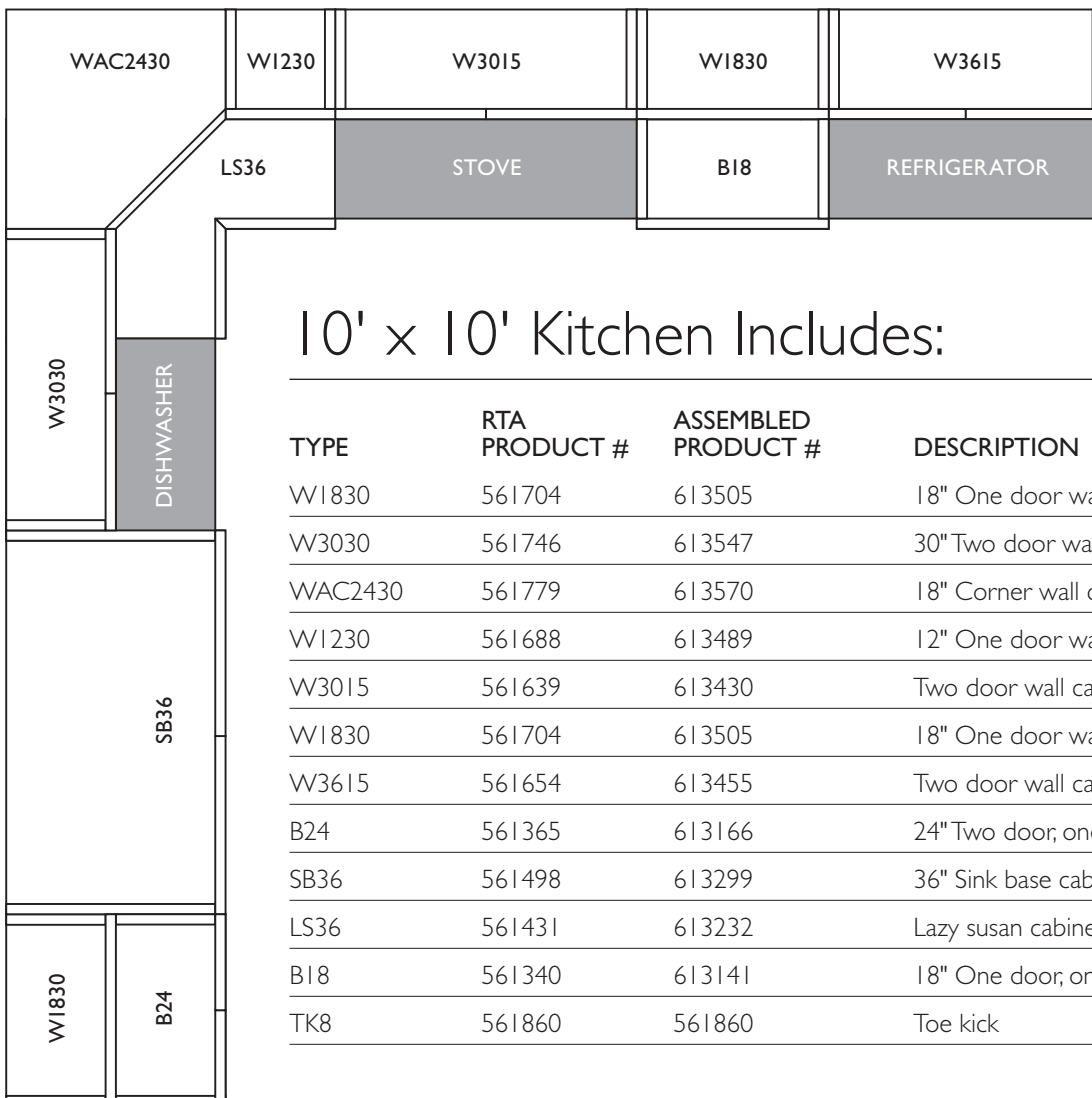

# 10' X 10' KITCHEN LAYOUT

## 10' x 10' Kitchen Includes:

TYPE	RTA PRODUCT #	ASSEMBLED PRODUCT #	DESCRIPTION
WI830	561704	613505	18" One door wall cabinet
W3030	561746	613547	30" Two door wall cabinet
WAC2430	561779	613570	18" Corner wall cabinet
WI230	561688	613489	12" One door wall cabinet
W3015	561639	613430	Two door wall cabinet
WI830	561704	613505	18" One door wall cabinet
W3615	561654	613455	Two door wall cabinet
B24	561365	613166	24" Two door, one drawer base cabinet
SB36	561498	613299	36" Sink base cabinet
LS36	561431	613232	Lazy susan cabinet
B18	561340	613141	18" One door, one drawer wall cabinet
TK8	561860	561860	Toe kick

## 10' x 10' Kitchen Includes:

TYPE	RTA PRODUCT #	ASSEMBLED PRODUCT #	DESCRIPTION
W1830	562298	620328	18" One door wall cabinet
W3030	562330	620369	30" Two door wall cabinet
WAC2430	562363	620393	18" Corner wall cabinet
W1230	562272	613968	12" One door wall cabinet
W3015	562223	613919	Two door wall cabinet
W1830	562298	620328	18" One door wall cabinet
W3615	562249	613935	Two door wall cabinet
B24	561951	613646	24" Two door, one drawer base cabinet
SB36	562082	620286	36" Sink base cabinet
LS36	562025	620302	Lazy susan cabinet
B18	561936	613620	18" One door, one drawer wall cabinet
TK8	562447	562447	Toe kick