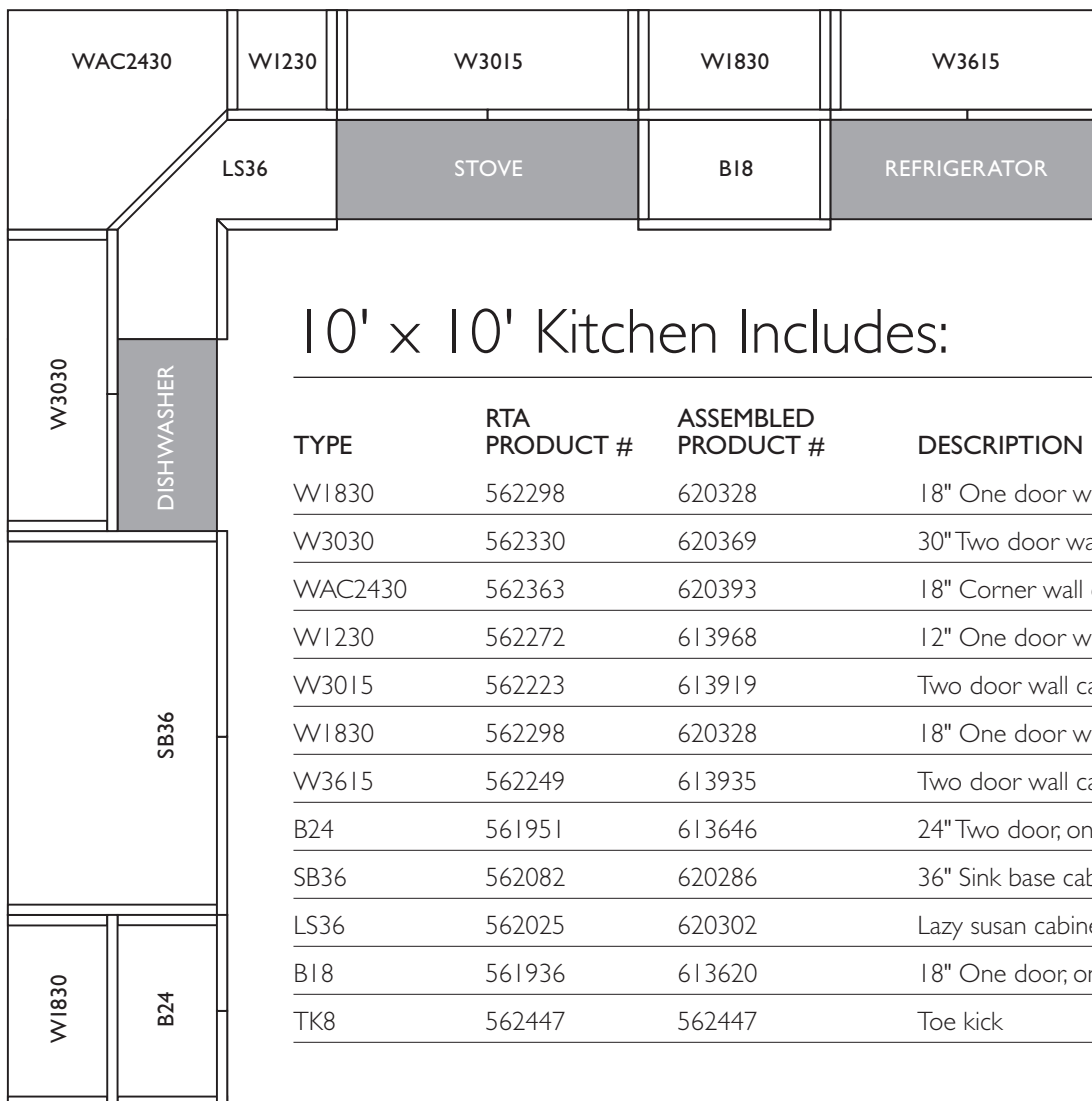

# 10' X 10' KITCHEN LAYOUT

## 10' x 10' Kitchen Includes:

TYPE	RTA PRODUCT #	ASSEMBLED PRODUCT #	DESCRIPTION
WI830	561704	613505	18" One door wall cabinet
W3030	561746	613547	30" Two door wall cabinet
WAC2430	561779	613570	18" Corner wall cabinet
WI230	561688	613489	12" One door wall cabinet
W3015	561639	613430	Two door wall cabinet
WI830	561704	613505	18" One door wall cabinet
W3615	561654	613455	Two door wall cabinet
B24	561365	613166	24" Two door, one drawer base cabinet
SB36	561498	613299	36" Sink base cabinet
LS36	561431	613232	Lazy susan cabinet
B18	561340	613141	18" One door, one drawer wall cabinet
TK8	561860	561860	Toe kick

## 10' x 10' Kitchen Includes:

TYPE	RTA PRODUCT #	ASSEMBLED PRODUCT #	DESCRIPTION
W1830	562298	620328	18" One door wall cabinet
W3030	562330	620369	30" Two door wall cabinet
WAC2430	562363	620393	18" Corner wall cabinet
W1230	562272	613968	12" One door wall cabinet
W3015	562223	613919	Two door wall cabinet
W1830	562298	620328	18" One door wall cabinet
W3615	562249	613935	Two door wall cabinet
B24	561951	613646	24" Two door, one drawer base cabinet
SB36	562082	620286	36" Sink base cabinet
LS36	562025	620302	Lazy susan cabinet
B18	561936	613620	18" One door, one drawer wall cabinet
TK8	562447	562447	Toe kick