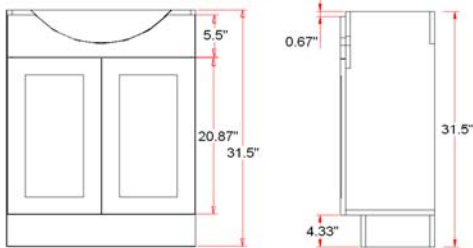

Euro Style Vanity Combo Collection

Specifications

- White or Espresso vanity
- Narrow 12" cabinet depth
- Concealed adjustable hinges
- Frameless design
- Satin Nickel hardware included
- Solid white cultured marble top included

Dimensions

24" wide

30" wide

Warranty & Compliances

Warranty Limited 1 year warranty

Order Codes & Finishes/Colors

	<i>White</i>	<i>Espresso</i>
Two door Ensemble (Vanity: 24"x12"x31 ^{1/2} " Top: 25"x18")	541656	541680
Two door Ensemble (Vanity: 30"x12"x31 ^{1/2} " Top: 31"x18")	541664	541698