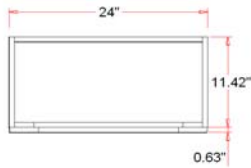

Euro Style Vanity Combo Collection

Specifications

- White or Espresso vanity
- Narrow 12" cabinet depth
- Concealed adjustable hinges
- Frameless design
- Satin Nickel hardware included
- Solid white cultured marble top included

Dimensions

24" wide

30" wide

Warranty & Compliances

Warranty Limited 1 year warranty

Order Codes & Finishes/Colors

	<i>White</i>	<i>Espresso</i>
Two door Ensemble (Vanity: 24"x12"x31 ^{1/2} " Top: 25"x18")	541656	541680
Two door Ensemble (Vanity: 30"x12"x31 ^{1/2} " Top: 31"x18")	541664	541698