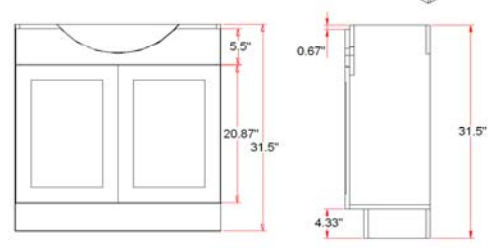

Euro Style Vanity Combo Collection

Specifications

- White or Espresso vanity
- Narrow 12" cabinet depth
- Concealed adjustable hinges
- Frameless design
- Satin Nickel hardware included
- Solid white cultured marble top included

Dimensions

24" wide

30" wide

Warranty & Compliances

Warranty Limited 1 year warranty

Order Codes & Finishes/Colors

	<i>White</i>	<i>Espresso</i>
Two door Ensemble (Vanity: 24"x12"x31 ^{1/2} " Top: 25"x18")	541656	541680
Two door Ensemble (Vanity: 30"x12"x31 ^{1/2} " Top: 31"x18")	541664	541698