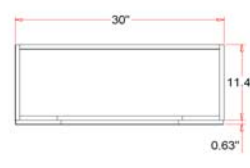

Euro Style Vanity Combo Collection

Specifications

- White or Espresso vanity
- Narrow 12" cabinet depth
- Concealed adjustable hinges
- Frameless design
- Satin Nickel hardware included
- Solid white cultured marble top included

Dimensions

24" wide

30" wide

Warranty & Compliances

Warranty Limited 1 year warranty

Order Codes & Finishes/Colors

	<i>White</i>	<i>Espresso</i>
Two door Ensemble (Vanity: 24"x12"x31 ^{1/2} " Top: 25"x18")	541656	541680
Two door Ensemble (Vanity: 30"x12"x31 ^{1/2} " Top: 31"x18")	541664	541698