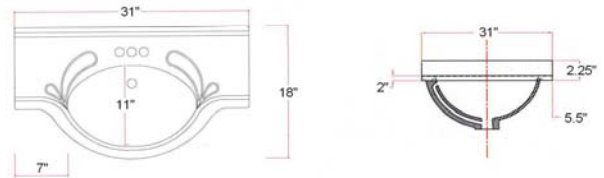

Euro Style Vanity Combo Collection

Specifications

- White or Espresso vanity
- Narrow 12" cabinet depth
- Concealed adjustable hinges
- Frameless design
- Satin Nickel hardware included
- Solid white cultured marble top included

Dimensions

24" wide

30" wide

Warranty & Compliances

Warranty Limited 1 year warranty

Order Codes & Finishes/Colors

	<i>White</i>	<i>Espresso</i>
Two door Ensemble (Vanity: 24"x12"x31 ^{1/2} " Top: 25"x18")	541656	541680
Two door Ensemble (Vanity: 30"x12"x31 ^{1/2} " Top: 31"x18")	541664	541698