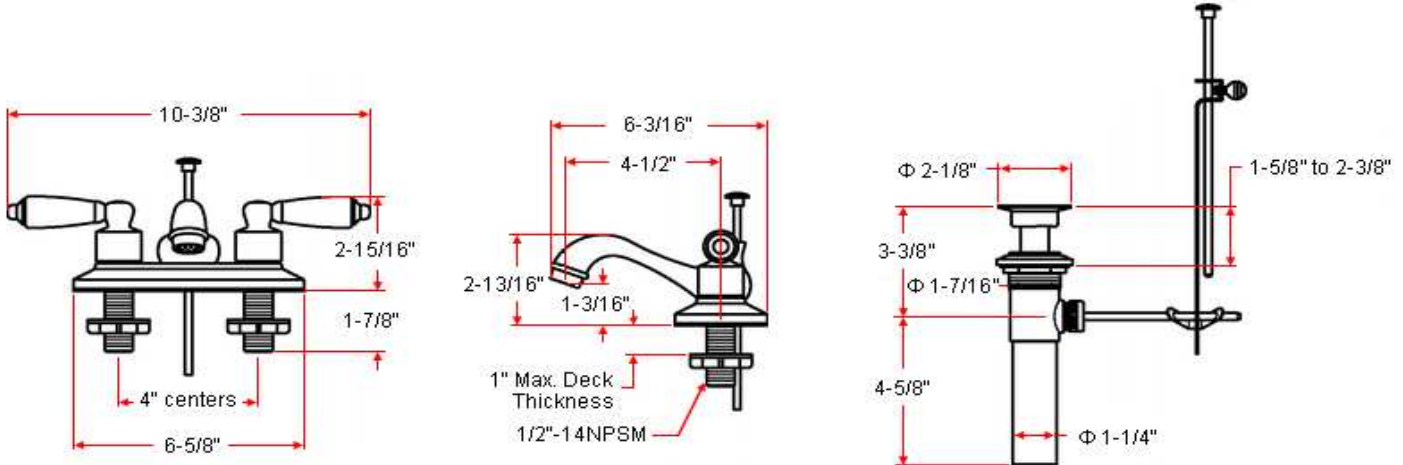

Dimensions

Warranty & Compliances

Warranty	Lifetime Limited Warranty
IAPMO/UPC	UPC & cUPC Compliant
ASME	ASME A112.18.1-05
ANSI	Compliant
ADA	Compliant
NSF	Compliant
CSA	CSA B125.1-05

Order Codes & Finishes/Colors

Polished Chrome (US26) 529644

Type:

Job:

Order Code:

Approvals:

Design House reserves the right to make changes in materials, specifications & models at any time. Design House also reserves the right to discontinue product without notice or obligation.