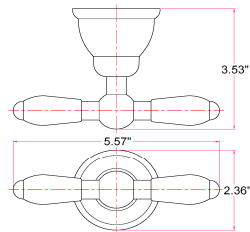

WESTMOOR Bath Accessories Collection

Specifications

Material Content zinc base & brass bar/brass ring/steel roll
Installation hardware included

Dimensions

24" towel bar

robe hook

tp holder

towel ring

Warranty & Compliances

Warranty 1 Year Limited Warranty

Order Codes & Finishes/Colors

	24" towel bar	tp holder
Chrome with White	560516	560524
	robe hook	towel ring
Chrome with White	560532	560540

Type:
 Job:
 Order Code:
 Approvals: