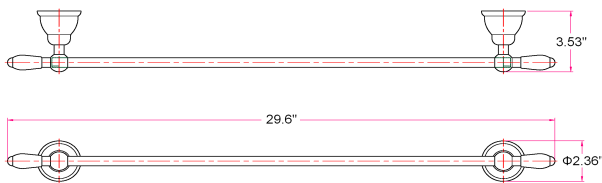

WESTMOOR Bath Accessories Collection

Specifications

Material Content zinc base & brass bar/brass ring/steel roll
Installation hardware included

Dimensions

24" towel bar

robe hook

tp holder

towel ring

Warranty & Compliances

Warranty 1 Year Limited Warranty

Order Codes & Finishes/Colors

	24" towel bar	tp holder
Chrome with White	560516	560524
	robe hook	towel ring
Chrome with White	560532	560540

Type:
 Job:
 Order Code:
 Approvals: