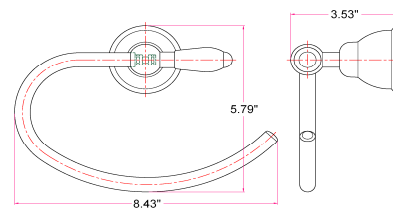

WESTMOOR Bath Accessories Collection

Specifications

Material Content zinc base & brass bar/brass ring/steel roll
Installation hardware included

Dimensions

24" towel bar

robe hook

tp holder

towel ring

Warranty & Compliances

Warranty 1 Year Limited Warranty

Order Codes & Finishes/Colors

	24" towel bar	tp holder
Chrome with White	560516	560524
	robe hook	towel ring
Chrome with White	560532	560540

Type:
 Job:
 Order Code:
 Approvals: