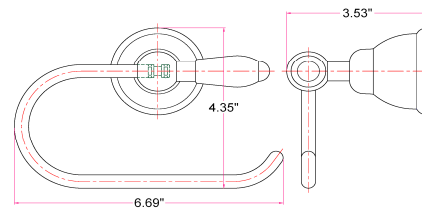

WESTMOOR Bath Accessories Collection

Specifications

Material Content zinc base & brass bar/brass ring/steel roll
Installation hardware included

Dimensions

24" towel bar

robe hook

tp holder

towel ring

Warranty & Compliances

Warranty 1 Year Limited Warranty

Order Codes & Finishes/Colors

	24" towel bar	tp holder
Chrome with White	560516	560524
	robe hook	towel ring
Chrome with White	560532	560540

Type:
 Job:
 Order Code:
 Approvals: